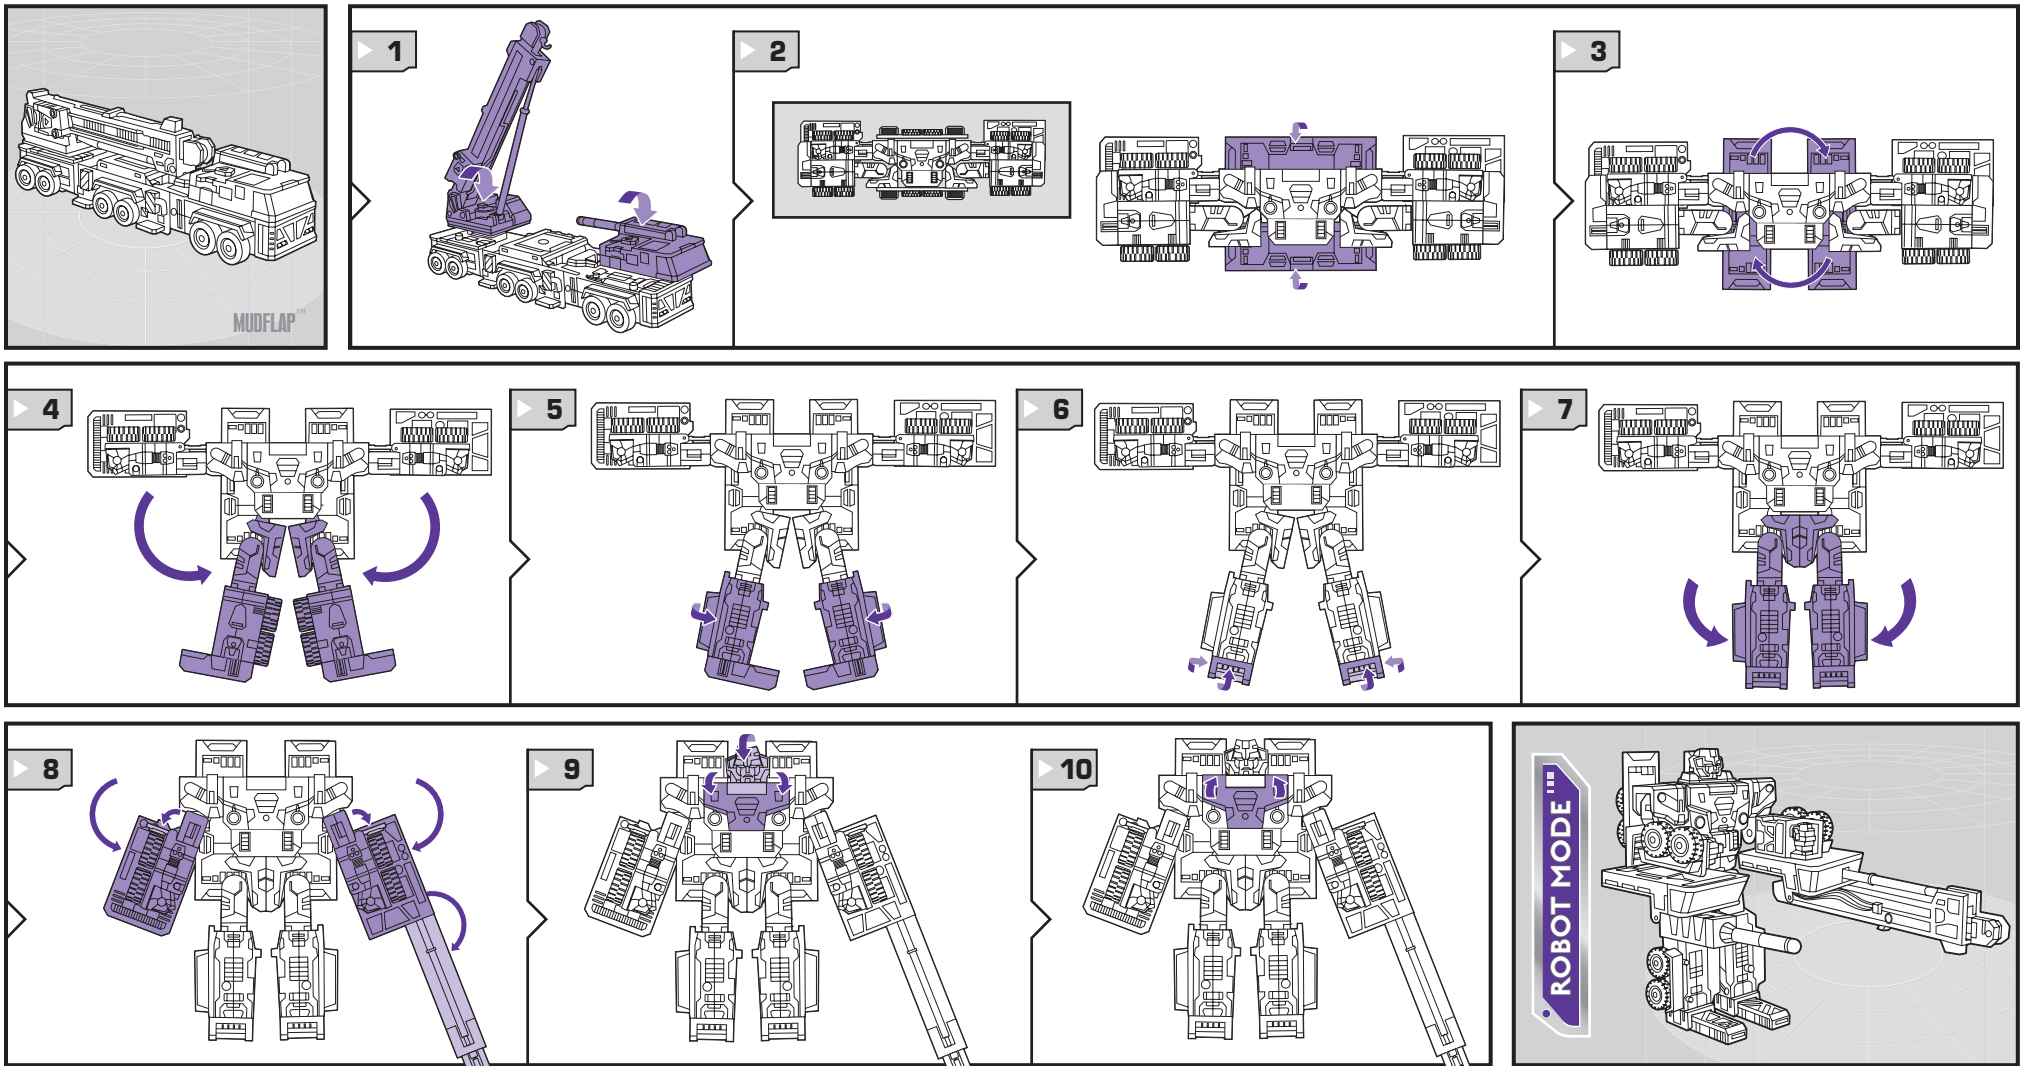

TRANSFORMERS

CYBERTRON

ROBOTS IN DISGUISE

MUDFLAP™

AGES 5+

80914/80287 Asst.

TRANSFORMERS.COM

NOTE: Some parts are made to detach if excessive force is applied and are designed to be reattached if separation occurs. Adult supervision may be necessary for younger children.

CHANGING TO ROBOT

KEY ACTIVATED

CYBER PLANET KEY™
flips out saw!

KEY ACTIVATED SAW!

CYBER PLANET KEY™
snaps open blaster with firing projectile!

1. Insert missile.
2. Push to fire.

INSERT KEY TO ACTIVATE FEATURES!