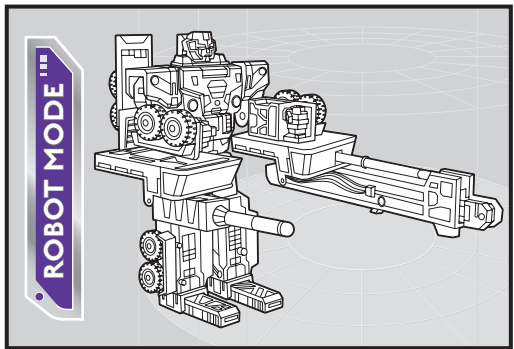

TRANSFORMERS

CYBERTRON

ROBOTS IN DISGUISE

MUDFLAP™

AGES 5+

80914/80287 Asst.

TRANSFORMERS.COM

NOTE: Some parts are made to detach if excessive force is applied and are designed to be reattached if separation occurs. Adult supervision may be necessary for younger children.

CHANGING TO ROBOT

KEY ACTIVATED

CYBER PLANET KEY™
flips out saw!

KEY ACTIVATED SAW!

CYBER PLANET KEY™
snaps open blaster with firing projectile!

1. Insert missile.
2. Push to fire.

INSERT KEY TO ACTIVATE FEATURES!