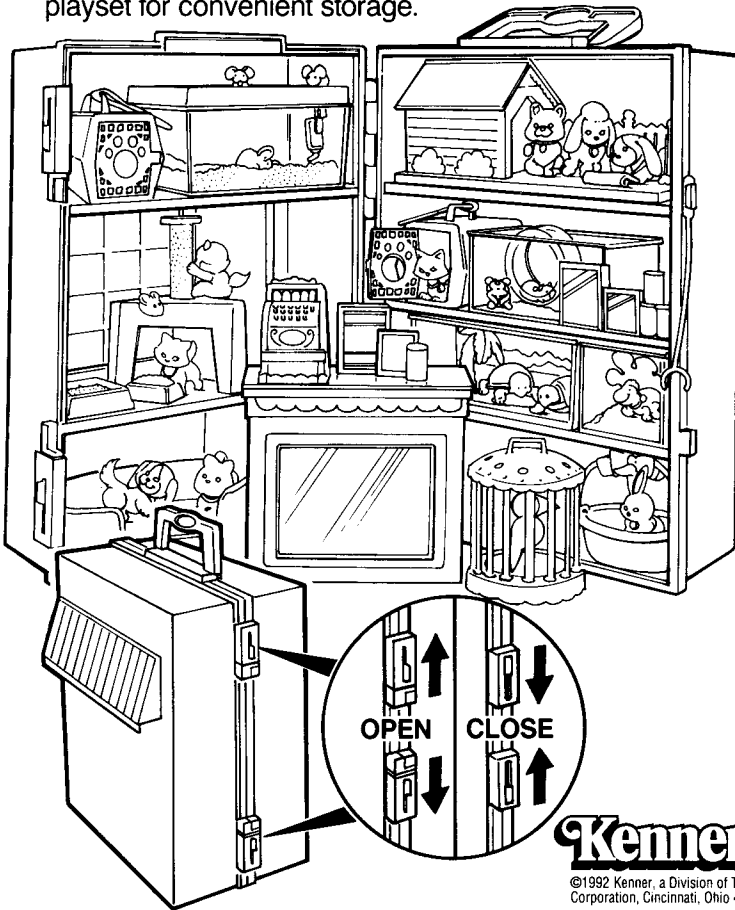

STORAGE/CARRYING

Littlest Pet Shop™ toys fit inside playset for convenient storage.

Kenner