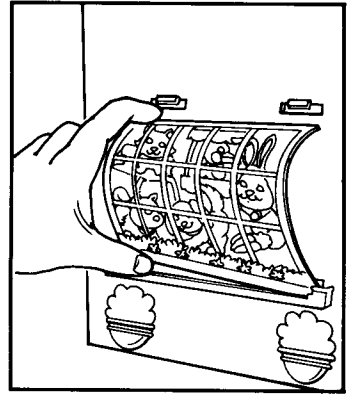

STORAGE/CARRYING

Littlest Pet Shop™ toys fit inside playset for convenient storage.

Kenner

©1992 Kenner, a Division of Tonka Corporation, Cincinnati, Ohio 45202

Playset

LABEL PLACEMENT

Apply labels by following numbers on label sheet and by using these illustrations as a guide.

ASSEMBLY

1. Assemble shelf sections together, then slide assembled section into playset half. Slide individual shelves into place.

2. Snap awning onto front half of playset. Insert end pegs first.

3. Cut out window photo from back of carton and position on playset back as shown.

4. Activate Lovebirds by sliding lever on cage bottom.

5. Hook collar onto dog leash.