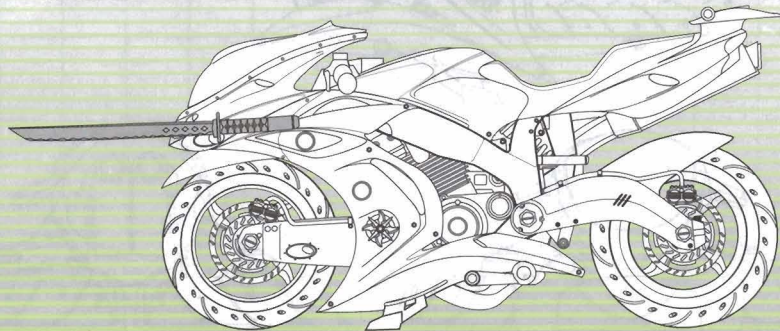

Snap-stars

Nunchaku

STORAGE

Store the weapons in the locations shown.

CUSTOMIZE

Attach katana swords, wakasashi swords and sai dagger to vehicle.

For more covert ops action, many of the weapons can be attached to SIGMA b figures. (Figures sold separately.)

Button

LAUNCHER

Insert missile into launcher and press weapon button to fire, as shown.

Kickstand
Pull down to stand cycle.

WORDS AND DAGGERS

Use the connector to attach the swords and daggers in different ways to create multiple weapon configurations.