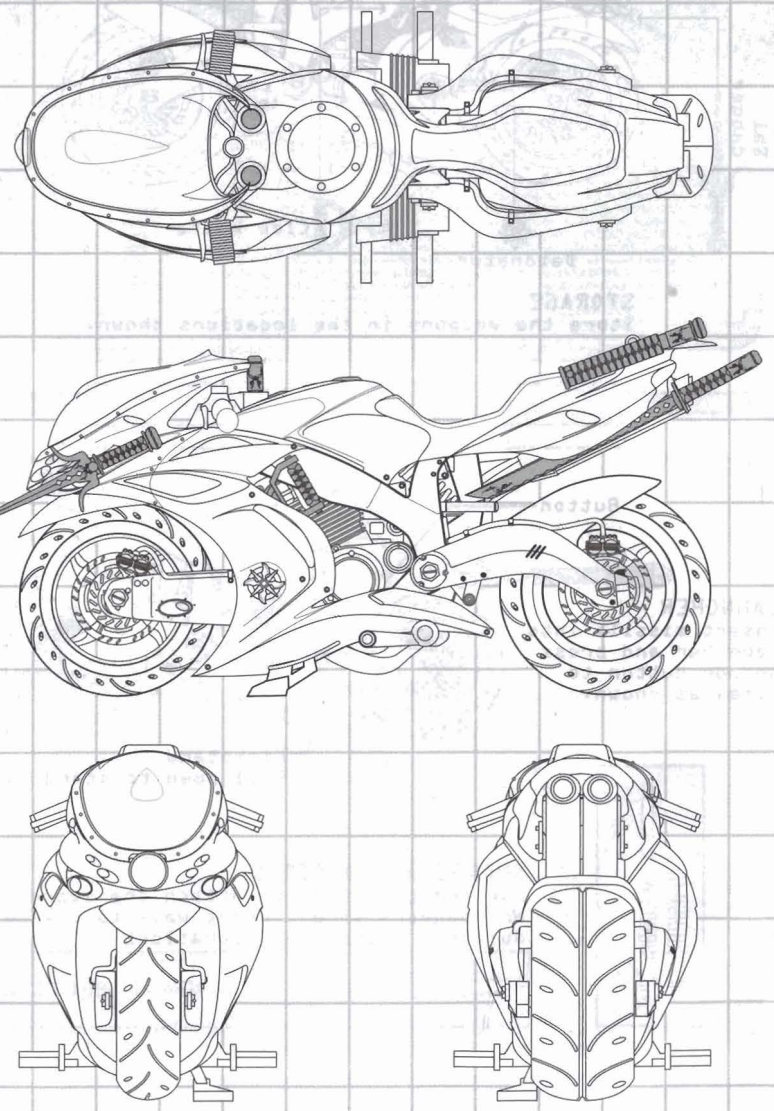

G.I. JOE

SIGMA 6

AGES 5+

82318/82287 Asst.

WARNING:

CHOKING HAZARD-Small parts.
Not for children under 3 years.

Includes:
vehicle, 2 katana swords, 2 wakasashi swords,
1 sai dagger, 1 claw knife, 3 snap-stars,
1 nunchaku and 2 detonators.

COBRA® NINJA HOVERCYCLE™

MOTORCYCLE MODE

HOVER MODE

CONVERT TO HOVERCRAFT

- 1.> Press button to pivot front wheel, as shown.
- 2.> Press button to pivot rear wheel, as shown.

To change back to cycle: Pivot front wheel. Pivot rear wheels and push wheels together.