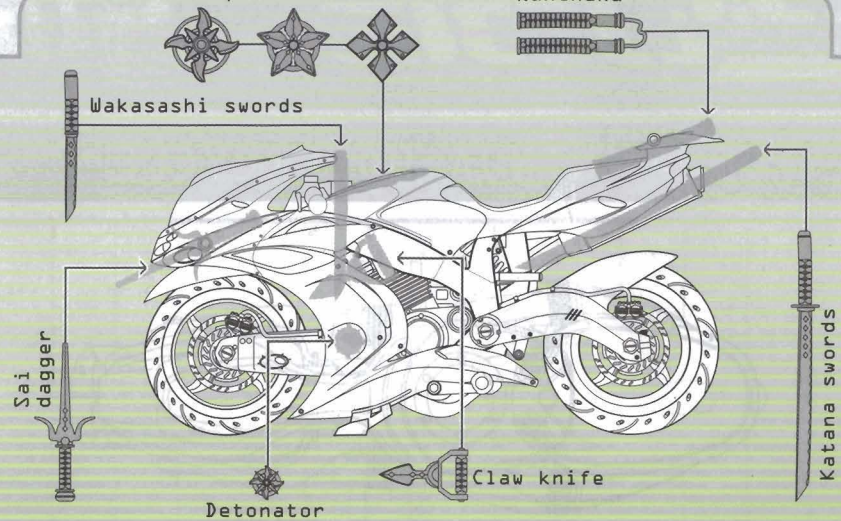

G.I. JOE

SIGMA 6

AGES 5+

82318/82287 Asst.

WARNING:

CHOKING HAZARD-Small parts.
Not for children under 3 years.

Includes:
vehicle, 2 katana swords, 2 wakasashi swords,
1 sai dagger, 1 claw knife, 3 snap-stars,
1 nunchaku and 2 detonators.

COBRA® NINJA HOVERCYCLE™

MOTORCYCLE MODE

HOVER MODE

CONVERT TO HOVERCRAFT

- 1.> Press button to pivot front wheel, as shown.
- 2.> Press button to pivot rear wheel, as shown.

To change back to cycle: Pivot front wheel. Pivot rear wheels and push wheels together.

Snap-stars

Nunchaku

STORAGE

Store the weapons in the locations shown.

CUSTOMIZE

Attach katana swords, wakasashi swords and sai dagger to vehicle.

For more covert ops action, many of the weapons can be attached to SIGMA b figures. (Figures sold separately.)