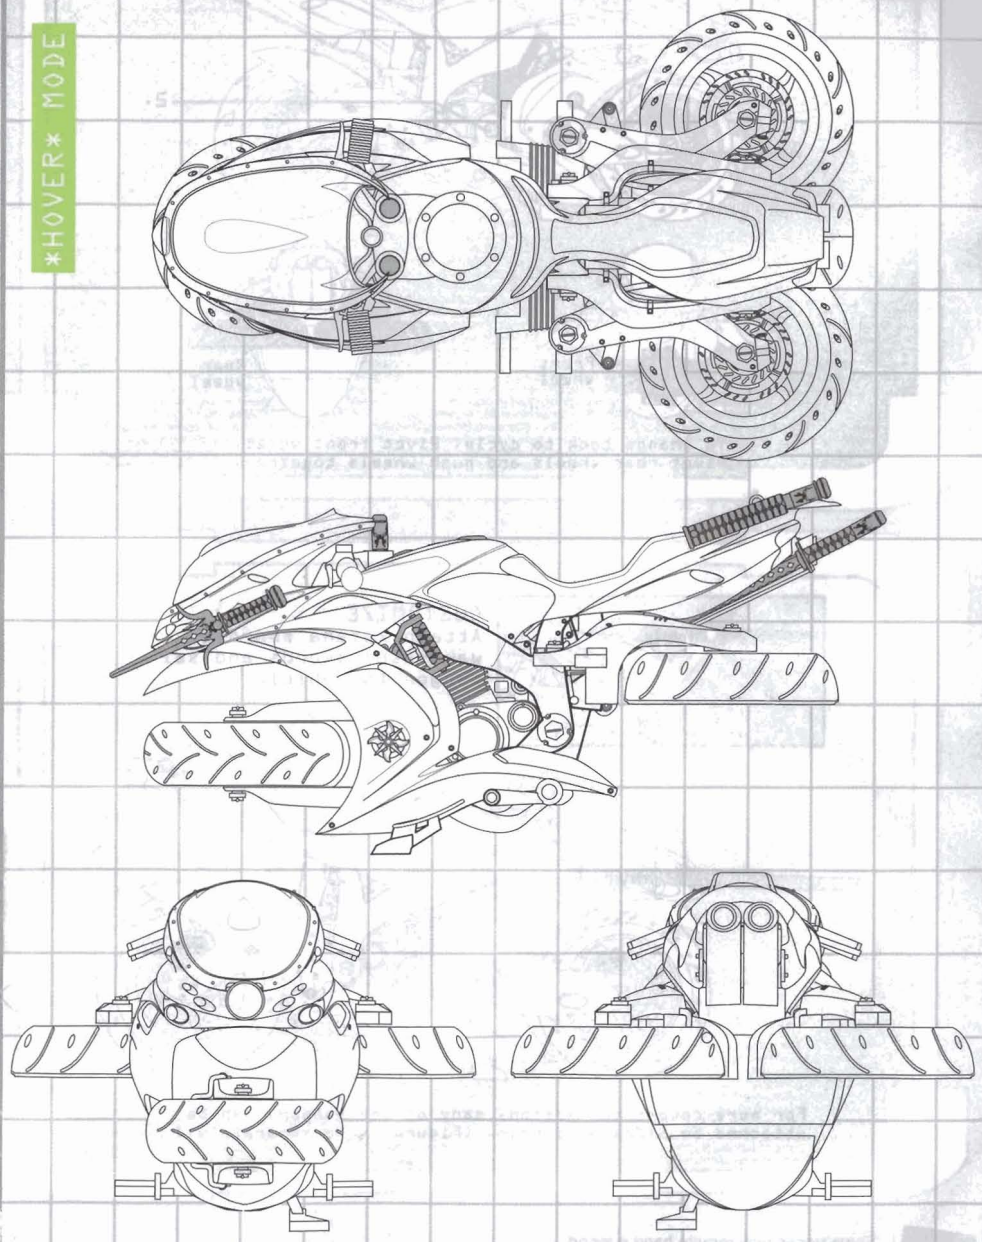

G.I. JOE

SIGMA 6

AGES 5+

82318/82287 Asst.

WARNING:

CHOKING HAZARD-Small parts.
Not for children under 3 years.

Includes:
vehicle, 2 katana swords, 2 wakasashi swords,
1 sai dagger, 1 claw knife, 3 snap-stars,
1 nunchaku and 2 detonators.

COBRA® NINJA HOVERCYCLE™

MOTORCYCLE MODE

HOVER MODE

CONVERT TO HOVERCRAFT

- 1.> Press button to pivot front wheel, as shown.
- 2.> Press button to pivot rear wheel, as shown.

To change back to cycle: Pivot front wheel. Pivot rear wheels and push wheels together.

Snap-stars

Nunchaku

STORAGE

Store the weapons in the locations shown.

CUSTOMIZE

Attach katana swords, wakasashi swords and sai dagger to vehicle.

For more covert ops action, many of the weapons can be attached to SIGMA b figures. (Figures sold separately.)

Button

LAUNCHER

Insert missile into launcher and press weapon button to fire, as shown.

Kickstand
Pull down to stand cycle.

WORDS AND DAGGERS

Use the connector to attach the swords and daggers in different ways to create multiple weapon configurations.