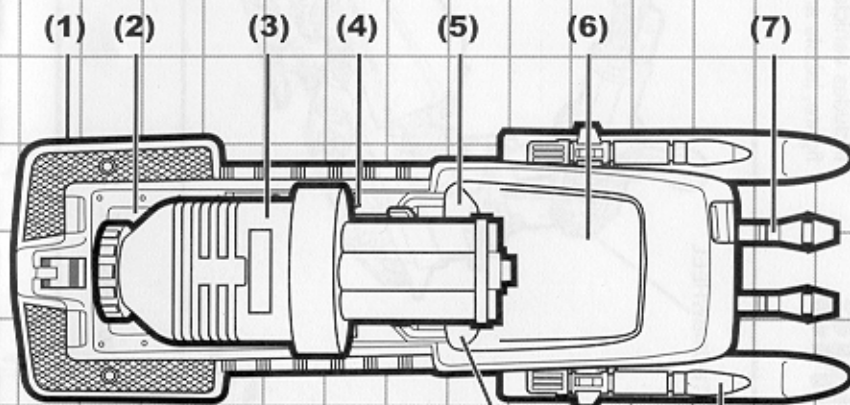

G.I. JOE

ROCKSLIDE™ WITH FROSTBITE™

AGES 5+
53136/57192 Asst.

WARNING:

CHOKING HAZARD- Small parts.
Not for children under 3 years.

1. REAR BATTLE DECK
2. 160 HP REAR MOUNTED V-6 ENGINE
3. ROTATING MULTI-MISSILE LAUNCHER
4. EMERGENCY CUT-OUT SWITCH
5. PRIMARY FIRING CONTROLS
6. BULLETPROOF WINDSHIELD
7. ROTATING TWIN LASER BLASTERS
8. TOW HOOK
9. TAILLIGHT HOUSING
10. ROLL BAR
11. BODY-CONTOURED LOUNGE-STYLE SEAT
12. STEERING/THROTTLE CONTROLS
13. ANALOG INSTRUMENT CLUSTER
14. UPPER SHROUD
15. HEAT-SEEKING MISSILES
16. INDEPENDENT SUSPENSION FLOATING BOGEY SYSTEM
17. TORSION BAR FRONT SUSPENSION
18. MOVABLE, HIGH-SPEED SKIS
19. HEADLAMP
20. FRONT STABILIZER BAR