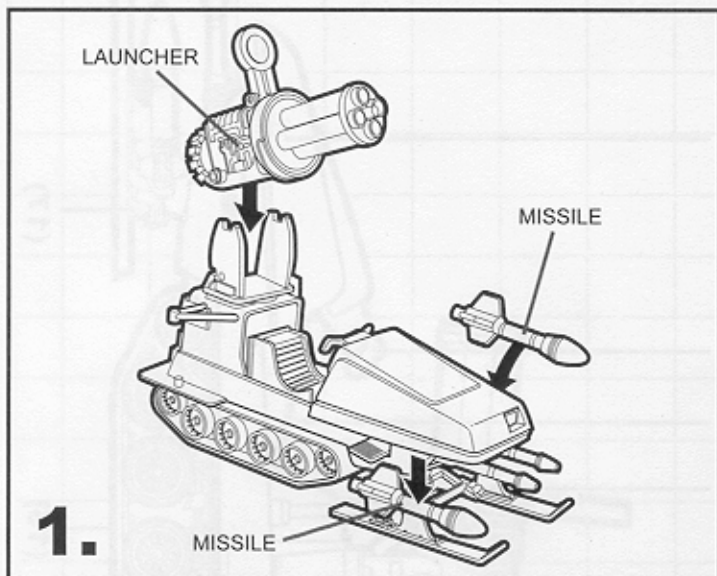

ROCKSLIDE™ INSTRUCTIONS

Includes vehicle, 4 rockets, 2 missiles, figure, labels and instructions.

Assembly required. No tools needed.

1. Attach launcher to vehicle. Attach missiles to skis. (ILL. 1)

2. Insert rockets into launcher. Turn thumbwheel – launcher turns and fires rockets. (ILL. 2)

G.I. JOE

ROCKSLIDE™ WITH FROSTBITE™

AGES 5+
53136/57192 Asst.

WARNING:

CHOKING HAZARD- Small parts.
Not for children under 3 years.

1. REAR BATTLE DECK
2. 160 HP REAR MOUNTED V-6 ENGINE
3. ROTATING MULTI-MISSILE LAUNCHER
4. EMERGENCY CUT-OUT SWITCH
5. PRIMARY FIRING CONTROLS
6. BULLETPROOF WINDSHIELD
7. ROTATING TWIN LASER BLASTERS
8. TOW HOOK
9. TAILLIGHT HOUSING
10. ROLL BAR
11. BODY-CONTOURED LOUNGE-STYLE SEAT
12. STEERING/THROTTLE CONTROLS
13. ANALOG INSTRUMENT CLUSTER
14. UPPER SHROUD
15. HEAT-SEEKING MISSILES
16. INDEPENDENT SUSPENSION FLOATING BOGEY SYSTEM
17. TORSION BAR FRONT SUSPENSION
18. MOVABLE, HIGH-SPEED SKIS
19. HEADLAMP
20. FRONT STABILIZER BAR