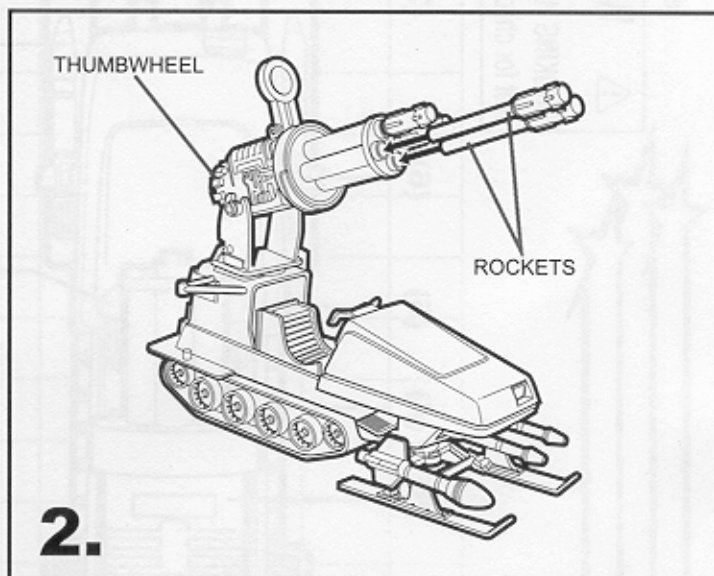

ROCKSLIDE™ INSTRUCTIONS

Includes vehicle, 4 rockets, 2 missiles, figure, labels and instructions.

Assembly required. No tools needed.

1. Attach launcher to vehicle. Attach missiles to skis. (ILL. 1)

2. Insert rockets into launcher. Turn thumbwheel – launcher turns and fires rockets. (ILL. 2)

G.I. JOE

ROCKSLIDE™ WITH FROSTBITE™

AGES 5+
53136/57192 Asst.

WARNING:

CHOKING HAZARD- Small parts.
Not for children under 3 years.

1. REAR BATTLE DECK
2. 160 HP REAR MOUNTED V-6 ENGINE
3. ROTATING MULTI-MISSILE LAUNCHER
4. EMERGENCY CUT-OUT SWITCH
5. PRIMARY FIRING CONTROLS
6. BULLETPROOF WINDSHIELD
7. ROTATING TWIN LASER BLASTERS
8. TOW HOOK
9. TAILLIGHT HOUSING
10. ROLL BAR
11. BODY-CONTOURED LOUNGE-STYLE SEAT
12. STEERING/THROTTLE CONTROLS
13. ANALOG INSTRUMENT CLUSTER
14. UPPER SHROUD
15. HEAT-SEEKING MISSILES
16. INDEPENDENT SUSPENSION FLOATING BOGEY SYSTEM
17. TORSION BAR FRONT SUSPENSION
18. MOVABLE, HIGH-SPEED SKIS
19. HEADLAMP
20. FRONT STABILIZER BAR