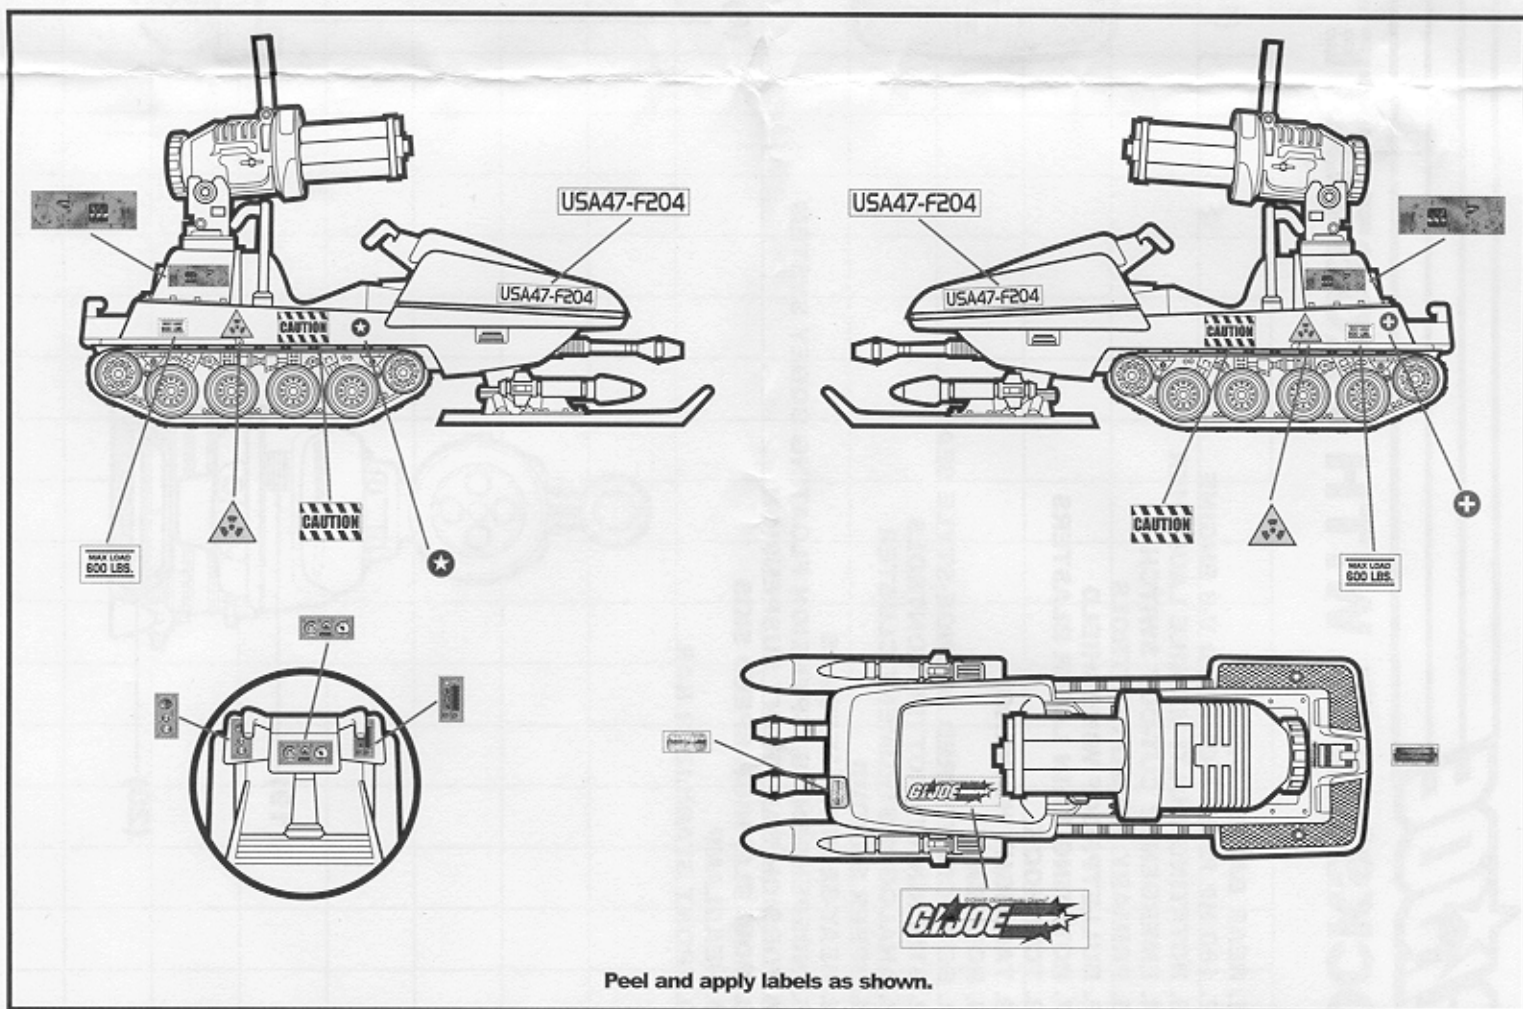

ROCKSLIDE™ INSTRUCTIONS

Includes vehicle, 4 rockets, 2 missiles, figure, labels and instructions.

Assembly required. No tools needed.

1. Attach launcher to vehicle. Attach missiles to skis. (ILL. 1)

2. Insert rockets into launcher. Turn thumbwheel – launcher turns and fires rockets. (ILL. 2)

G.I. JOE

ROCKSLIDE™ WITH FROSTBITE™

AGES 5+
53136/57192 Asst.

WARNING:

CHOKING HAZARD- Small parts.
Not for children under 3 years.

1. REAR BATTLE DECK
2. 160 HP REAR MOUNTED V-6 ENGINE
3. ROTATING MULTI-MISSILE LAUNCHER
4. EMERGENCY CUT-OUT SWITCH
5. PRIMARY FIRING CONTROLS
6. BULLETPROOF WINDSHIELD
7. ROTATING TWIN LASER BLASTERS
8. TOW HOOK
9. TAILLIGHT HOUSING
10. ROLL BAR
11. BODY-CONTOURED LOUNGE-STYLE SEAT
12. STEERING/THROTTLE CONTROLS
13. ANALOG INSTRUMENT CLUSTER
14. UPPER SHROUD
15. HEAT-SEEKING MISSILES
16. INDEPENDENT SUSPENSION FLOATING BOGEY SYSTEM
17. TORSION BAR FRONT SUSPENSION
18. MOVABLE, HIGH-SPEED SKIS
19. HEADLAMP
20. FRONT STABILIZER BAR

(16)

(17)

(18)