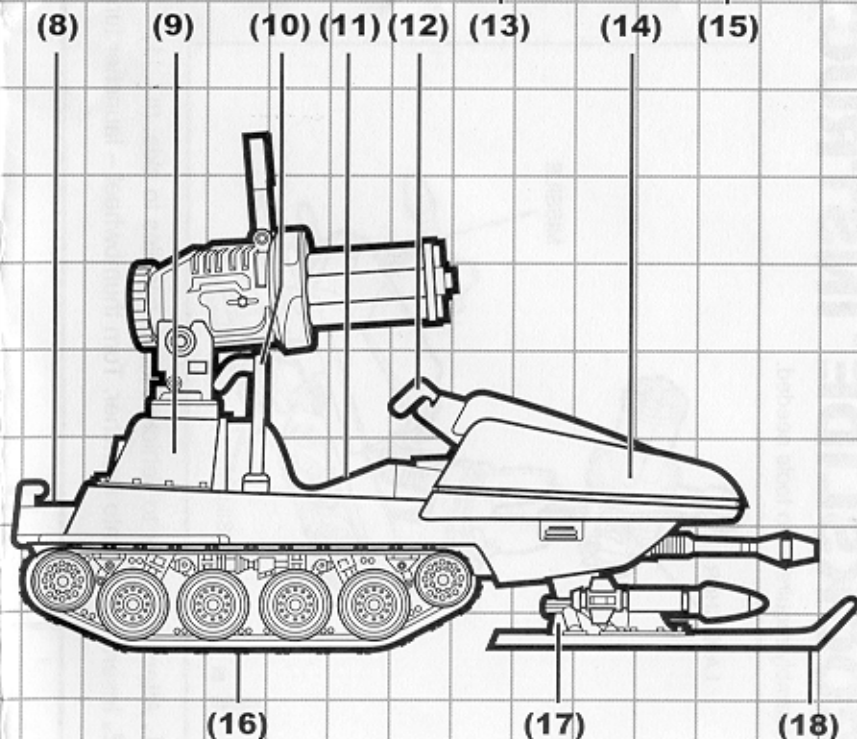

ROCKSLIDE™ INSTRUCTIONS

Includes vehicle, 4 rockets, 2 missiles, figure, labels and instructions.

Assembly required. No tools needed.

1. Attach launcher to vehicle. Attach missiles to skis. (ILL. 1)

2. Insert rockets into launcher. Turn thumbwheel – launcher turns and fires rockets. (ILL. 2)

G.I. JOE

ROCKSLIDE™ WITH FROSTBITE™

AGES 5+
53136/57192 Asst.

WARNING:

CHOKING HAZARD- Small parts.
Not for children under 3 years.

1. REAR BATTLE DECK
2. 160 HP REAR MOUNTED V-6 ENGINE
3. ROTATING MULTI-MISSILE LAUNCHER
4. EMERGENCY CUT-OUT SWITCH
5. PRIMARY FIRING CONTROLS
6. BULLETPROOF WINDSHIELD
7. ROTATING TWIN LASER BLASTERS
8. TOW HOOK
9. TAILLIGHT HOUSING
10. ROLL BAR
11. BODY-CONTOURED LOUNGE-STYLE SEAT
12. STEERING/THROTTLE CONTROLS
13. ANALOG INSTRUMENT CLUSTER
14. UPPER SHROUD
15. HEAT-SEEKING MISSILES
16. INDEPENDENT SUSPENSION FLOATING BOGEY SYSTEM
17. TORSION BAR FRONT SUSPENSION
18. MOVABLE, HIGH-SPEED SKIS
19. HEADLAMP
20. FRONT STABILIZER BAR

(16)

(17)

(18)