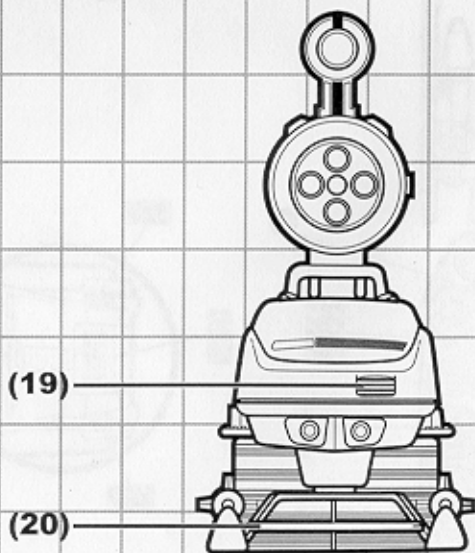

ROCKSLIDE™ INSTRUCTIONS

Includes vehicle, 4 rockets, 2 missiles, figure, labels and instructions.

Assembly required. No tools needed.

1. Attach launcher to vehicle. Attach missiles to skis. (ILL. 1)

2. Insert rockets into launcher. Turn thumbwheel – launcher turns and fires rockets. (ILL. 2)

G.I. JOE

ROCKSLIDE™ WITH FROSTBITE™

AGES 5+
53136/57192 Asst.

WARNING:

CHOKING HAZARD- Small parts.
Not for children under 3 years.

1. REAR BATTLE DECK
2. 160 HP REAR MOUNTED V-6 ENGINE
3. ROTATING MULTI-MISSILE LAUNCHER
4. EMERGENCY CUT-OUT SWITCH
5. PRIMARY FIRING CONTROLS
6. BULLETPROOF WINDSHIELD
7. ROTATING TWIN LASER BLASTERS
8. TOW HOOK
9. TAILLIGHT HOUSING
10. ROLL BAR
11. BODY-CONTOURED LOUNGE-STYLE SEAT
12. STEERING/THROTTLE CONTROLS
13. ANALOG INSTRUMENT CLUSTER
14. UPPER SHROUD
15. HEAT-SEEKING MISSILES
16. INDEPENDENT SUSPENSION FLOATING BOGEY SYSTEM
17. TORSION BAR FRONT SUSPENSION
18. MOVABLE, HIGH-SPEED SKIS
19. HEADLAMP
20. FRONT STABILIZER BAR