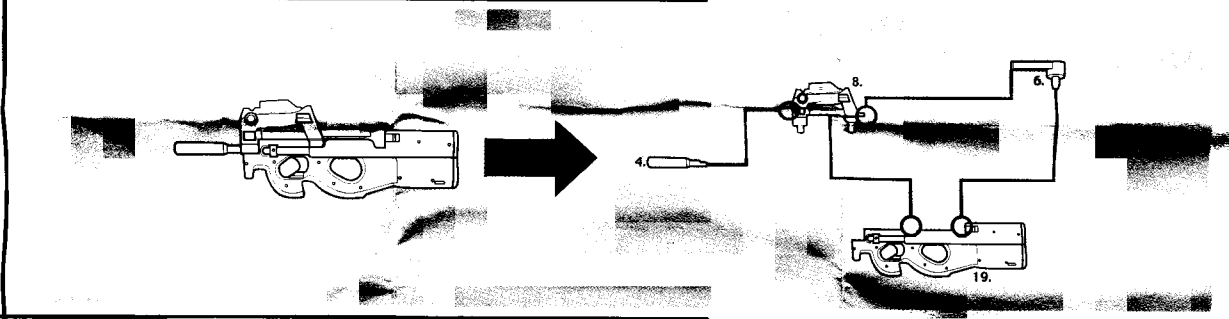

GI JOE WEAPON TECH

ADULT COLLECTABLE

53298/53025 Asst.

F2000 ASSAULT RIFLE

F2000 ASSAULT RIFLE INCLUDES:

1) MAIN HOUSING/TRIGGER	10) STANDARD SIGHT
2) MAGAZINE	11) BARREL 1*
3) P90 LASER ATTACHMENT	12) BARREL 2
4) SILENCER	13) 40MM GRENADE LAUNCHER
5) P90 TACTICAL SCOPE / 2 LENS COVERS	14) FIRE CONTROL SYSTEM
6) P90 HORIZONTAL CLIP	15) SECONDARY TOP HOUSING/RAIL
7) GRENADE*	16) INTEGRATED LIGHT GRIP*
8) P90 FRONT HAND GRIP	17) INTEGRATED LASER GRIP*
9) P90 TRIPLE RAIL	18) HAND GUARD
	19) P90 MAIN HOUSING

* THESE PARTS ARE NOT USED IN ASSEMBLING WEAPONS BELOW. USE THEM TO CUSTOMIZE YOUR WEAPON.

Product and colors may vary.
© 2002 Hasbro. All Rights Reserved.
® denotes Reg. U.S. Pat. & TM Office.

P/N 622135001