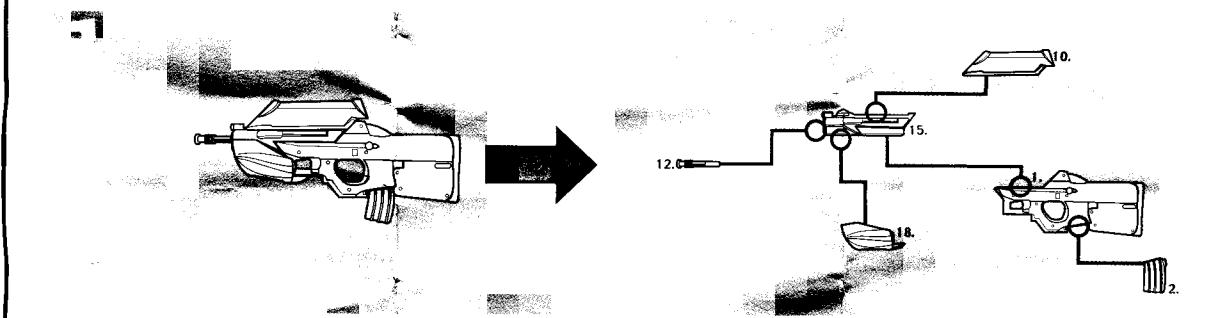

GI JOE WEAPON TECH

ADULT COLLECTABLE

53298/53025 Asst.

F2000 ASSAULT RIFLE

F2000 ASSAULT RIFLE INCLUDES:

1) MAIN HOUSING/TRIGGER	10) STANDARD SIGHT
2) MAGAZINE	11) BARREL 1*
3) P90 LASER ATTACHMENT	12) BARREL 2
4) SILENCER	13) 40MM GRENADE LAUNCHER
5) P90 TACTICAL SCOPE / 2 LENS COVERS	14) FIRE CONTROL SYSTEM
6) P90 HORIZONTAL CLIP	15) SECONDARY TOP HOUSING/RAIL
7) GRENADE*	16) INTEGRATED LIGHT GRIP*
8) P90 FRONT HAND GRIP	17) INTEGRATED LASER GRIP*
9) P90 TRIPLE RAIL	18) HAND GUARD
	19) P90 MAIN HOUSING

* THESE PARTS ARE NOT USED IN ASSEMBLING WEAPONS BELOW. USE THEM TO CUSTOMIZE YOUR WEAPON.

Product and colors may vary.
© 2002 Hasbro. All Rights Reserved.
® denotes Reg. U.S. Pat. & TM Office.

P/N 622135001