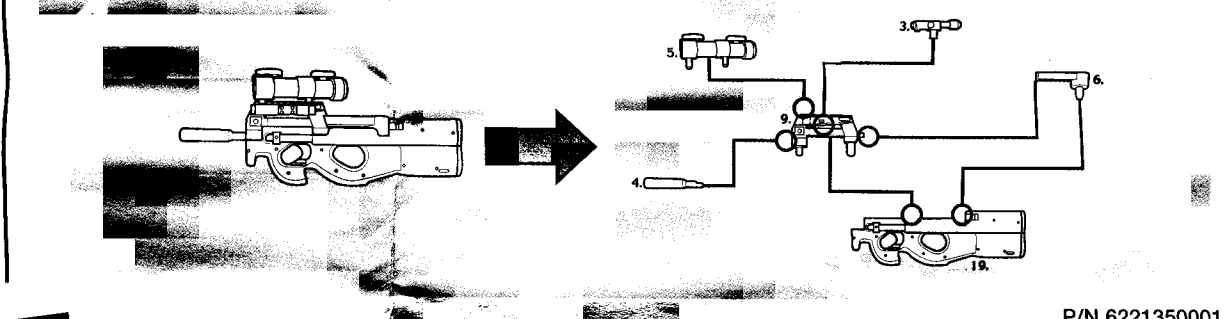

GI JOE WEAPON TECH

ADULT COLLECTABLE

53298/53025 Asst.

F2000 ASSAULT RIFLE

F2000 ASSAULT RIFLE INCLUDES:

1) MAIN HOUSING/TRIGGER	10) STANDARD SIGHT
2) MAGAZINE	11) BARREL 1*
3) P90 LASER ATTACHMENT	12) BARREL 2
4) SILENCER	13) 40MM GRENADE LAUNCHER
5) P90 TACTICAL SCOPE / 2 LENS COVERS	14) FIRE CONTROL SYSTEM
6) P90 HORIZONTAL CLIP	15) SECONDARY TOP HOUSING/RAIL
7) GRENADE*	16) INTEGRATED LIGHT GRIP*
8) P90 FRONT HAND GRIP	17) INTEGRATED LASER GRIP*
9) P90 TRIPLE RAIL	18) HAND GUARD
	19) P90 MAIN HOUSING

* THESE PARTS ARE NOT USED IN ASSEMBLING WEAPONS BELOW. USE THEM TO CUSTOMIZE YOUR WEAPON.

Product and colors may vary.
© 2002 Hasbro. All Rights Reserved.
® denotes Reg. U.S. Pat. & TM Office.

P/N 622135001