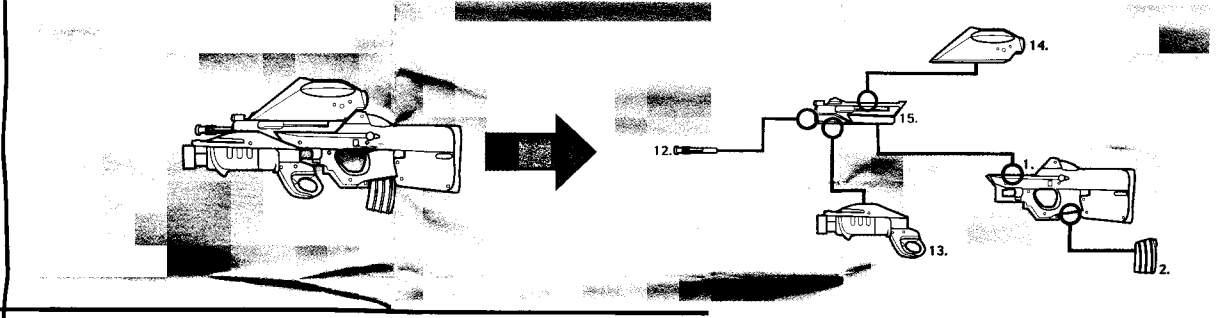

GI JOE WEAPON TECH

ADULT COLLECTABLE

53298/53025 Asst.

F2000 ASSAULT RIFLE

F2000 ASSAULT RIFLE INCLUDES:

1) MAIN HOUSING/TRIGGER	10) STANDARD SIGHT
2) MAGAZINE	11) BARREL 1*
3) P90 LASER ATTACHMENT	12) BARREL 2
4) SILENCER	13) 40MM GRENADE LAUNCHER
5) P90 TACTICAL SCOPE / 2 LENS COVERS	14) FIRE CONTROL SYSTEM
6) P90 HORIZONTAL CLIP	15) SECONDARY TOP HOUSING/RAIL
7) GRENADE*	16) INTEGRATED LIGHT GRIP*
8) P90 FRONT HAND GRIP	17) INTEGRATED LASER GRIP*
9) P90 TRIPLE RAIL	18) HAND GUARD
	19) P90 MAIN HOUSING

* THESE PARTS ARE NOT USED IN ASSEMBLING WEAPONS BELOW. USE THEM TO CUSTOMIZE YOUR WEAPON.

Product and colors may vary.
© 2002 Hasbro. All Rights Reserved.
® denotes Reg. U.S. Pat. & TM Office.

P/N 622135001