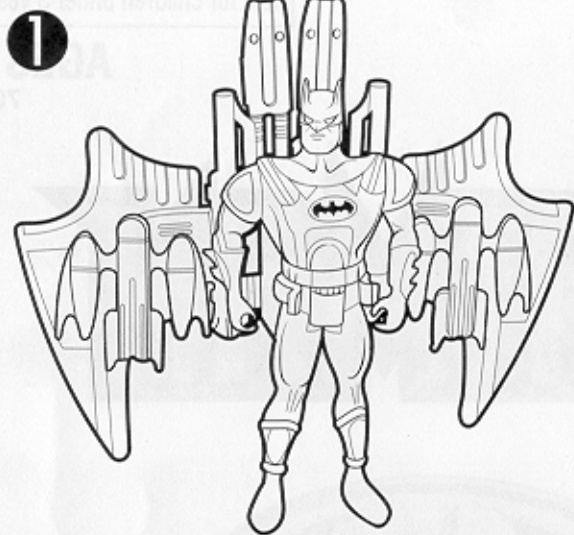

## REVENGE OF THE PENGUIN™\*

INSTRUCTIONS

**PARTS LIST:**

Batman figure, glider pack, skis (2), weapons (2)  
The Penguin figure, umbrella, post  
Catwoman figure, whip, Isis the cat figure, claw gauntlets (2)  
Robin figure, launcher, projectile

## BATMAN™

Wings snap into backpack. Use waistclip to attach glider pack to figure as shown.

Raise figure's arms and attach glider pack to front for alternate vehicle mode.

Skis and weapons can be attached to glider pack, wings, and figure's hands and feet.