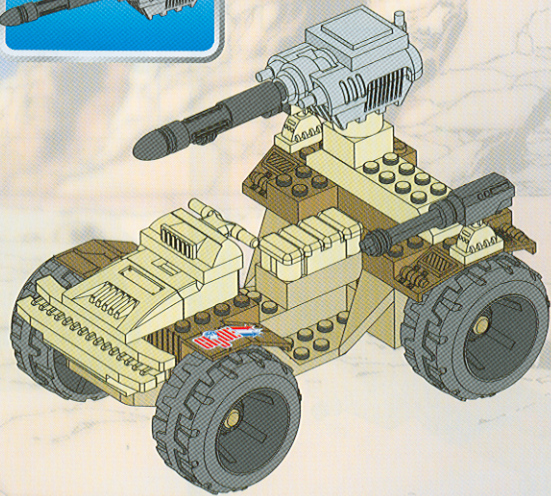

CODE NAME: ROCK CRUSHER™

MODE 1: ASSAULT QUAD

MODE 2: LAND LUGE™

P/N 6231130000

Product and colors may vary.  
© 2003 Hasbro.  
All Rights Reserved.  
© denotes Reg. U.S. Pat. & TM Office.  
Hasbro Canada, Longueuil, QC, Canada J4G 1G2.

**BTR**  
BUILT TO RULE!™

26 pcs.

ASSEMBLY REQUIRED.  
INCLUDES 1 KIT AND FIGURE.

**Rock Crusher**™

Gung Ho™

1.

MODE 1: ASSAULT QUAD™

2.

3.

4.

5.

6.

7.

8.

**LAUNCHING MISSILE!**

1.

2.

1.

**MODE 2: LAND LUGE™**

2.

3.

4.

5.

6.