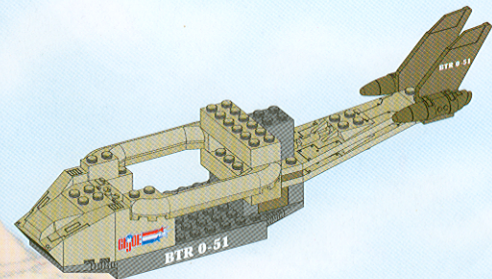

GI JOE
vs. **Cobra**

AGES 5+
6502

WARNING:

CHOKING HAZARD—Small parts.
Not for children under 3 years.

BTR
BUILT TO RULE!

28 pcs.

ASSEMBLY REQUIRED.
INCLUDES 1 KIT AND FIGURE.

Locust
Hollow Point™

1.

MODE 1: HELICOPTER

2.

3.

4.

5.

6.

7.