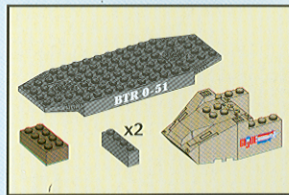

1.

MODE 1: HELICOPTER

2.

3.

4.