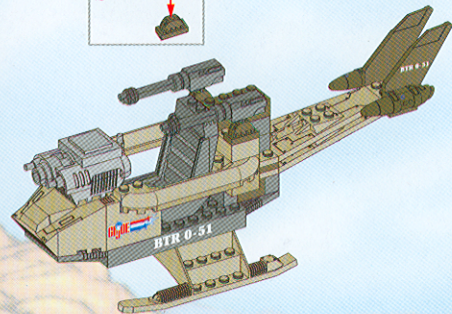

GI JOE
vs. **Cobra**

AGES 5+
6502

WARNING:

CHOKING HAZARD—Small parts.
Not for children under 3 years.

BTR
BUILT TO RULE!

28 pcs.

ASSEMBLY REQUIRED.
INCLUDES 1 KIT AND FIGURE.

Locust
Hollow Point™

1.

MODE 1: HELICOPTER

2.

3.

4.

5.

6.

7.