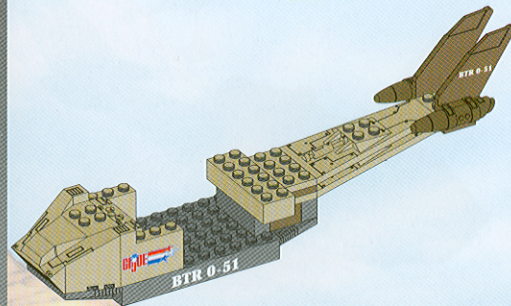

GI JOE
vs. **Cobra**

AGES 5+
6502

WARNING:

CHOKING HAZARD—Small parts.
Not for children under 3 years.

BTR
BUILT TO RULE!

28 pcs.

ASSEMBLY REQUIRED.
INCLUDES 1 KIT AND FIGURE.

Locust
Hollow Point™

1.

MODE 1: HELICOPTER

2.

3.

4.

5.

6.

7.