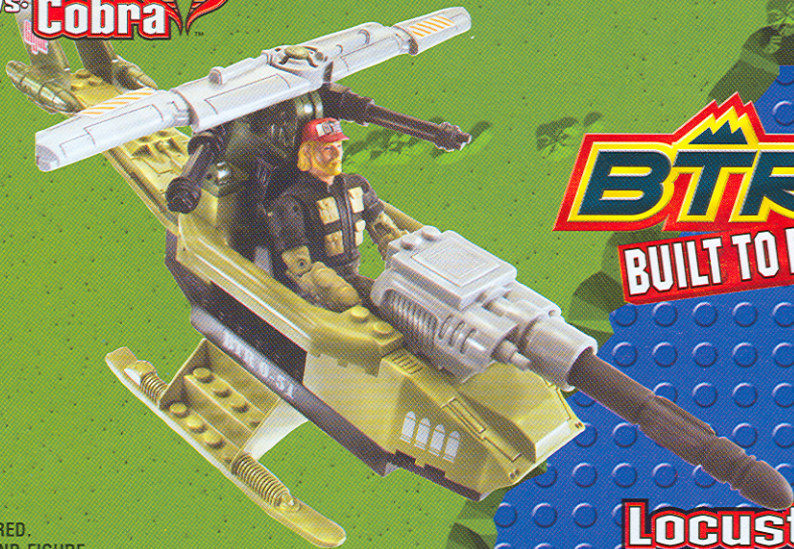

GI JOE
vs. **Cobra**

AGES 5+
6502

WARNING:

CHOKING HAZARD—Small parts.
Not for children under 3 years.

BTR
BUILT TO RULE!

28 pcs.

ASSEMBLY REQUIRED.
INCLUDES 1 KIT AND FIGURE.

Locust
Hollow Point™