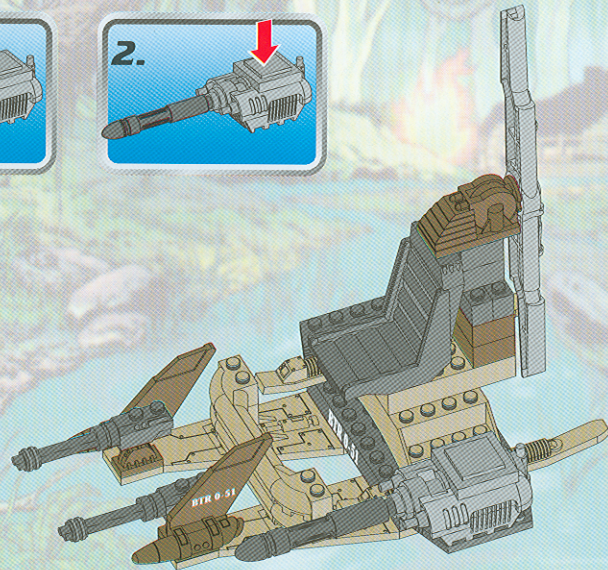

4.

5.

6.

7.

8.

LAUNCHING MISSILE!

1.

2.

CODE NAME: LOCUST™

MODE 1: HELICOPTER

MODE 2: SWAMP BUGGY™

P/N 6226520000

Product and colors may vary.

© 2003 Hasbro.

All Rights Reserved.

® denotes Reg. U.S. Pat. & TM Office.