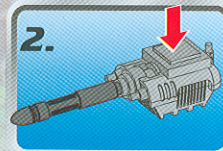

4.

5.

6.

7.

8.

LAUNCHING MISSILE!

1.

2.

CODE NAME: LOCUST™

MODE 1: HELICOPTER

MODE 2: SWAMP BUGGY™

P/N 6226520000

Product and colors may vary.

© 2003 Hasbro.

All Rights Reserved.

® denotes Reg. U.S. Pat. & TM Office.