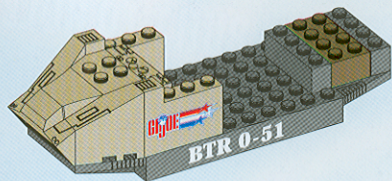

1.

MODE 1: HELICOPTER

2.

3.

4.