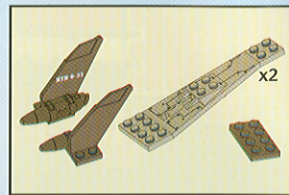

MODE 1: HELICOPTER

2.