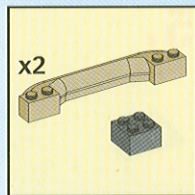

1.

MODE 1: HELICOPTER

2.

3.

4.