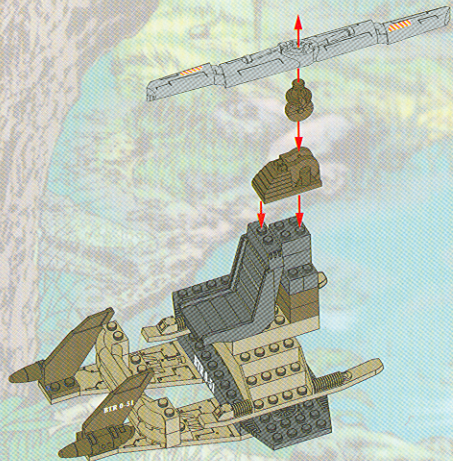

4.

5.

6.

7.

8.

LAUNCHING MISSILE!

1.

2.

CODE NAME: LOCUST™

MODE 1: HELICOPTER

MODE 2: SWAMP BUGGY™

P/N 6226520000

Product and colors may vary.

© 2003 Hasbro.

All Rights Reserved.

® denotes Reg. U.S. Pat. & TM Office.