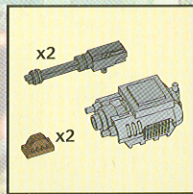

4.

5.

6.

7.

8.

LAUNCHING MISSILE!

1.

2.

CODE NAME: LOCUST™

MODE 1: HELICOPTER

MODE 2: SWAMP BUGGY™

P/N 6226520000

Product and colors may vary.

© 2003 Hasbro.

All Rights Reserved.

® denotes Reg. U.S. Pat. & TM Office.