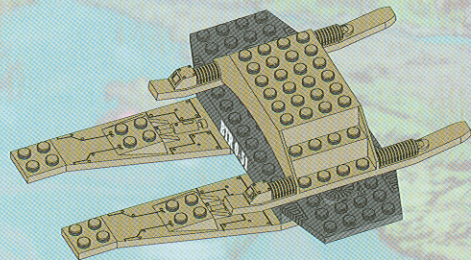

8.

LAUNCHING MISSILE!

1.

2.

1.

MODE 2: SWAMP BUGGY™

2.

3.

4.

5.

6.

7.

8.

LAUNCHING MISSILE!

1.

2.

CODE NAME: LOCUST™

MODE 1: HELICOPTER

MODE 2: SWAMP BUGGY™

P/N 6226520000

Product and colors may vary.

© 2003 Hasbro.

All Rights Reserved.

® denotes Reg. U.S. Pat. & TM Office.