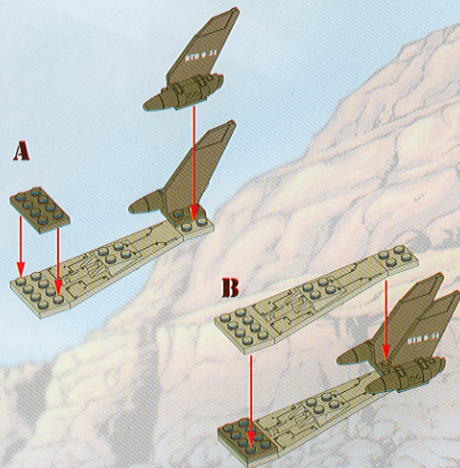

MODE 1: HELICOPTER

2.