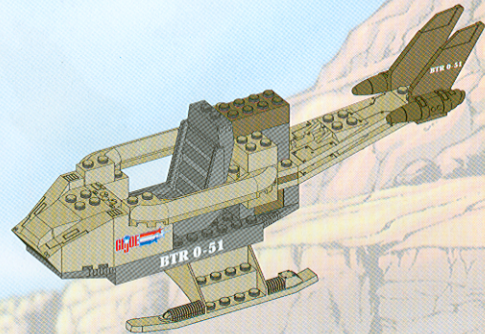

GI JOE
vs. **Cobra**

AGES 5+
6502

WARNING:

CHOKING HAZARD—Small parts.
Not for children under 3 years.

BTR
BUILT TO RULE!

28 pcs.

ASSEMBLY REQUIRED.
INCLUDES 1 KIT AND FIGURE.

Locust
Hollow Point™

1.

MODE 1: HELICOPTER

2.

3.

4.

5.

6.

7.

8.

LAUNCHING MISSILE!

1.

2.

1.

MODE 2: SWAMP BUGGY™

2.

3.