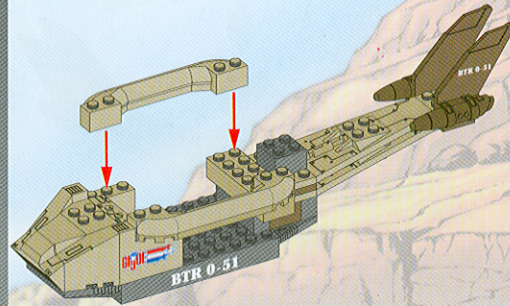

1.

MODE 1: HELICOPTER

2.

3.

4.