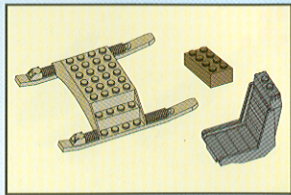

GI JOE
vs. **Cobra**

AGES 5+
6502

WARNING:

CHOKING HAZARD—Small parts.
Not for children under 3 years.

BTR
BUILT TO RULE!

28 pcs.

ASSEMBLY REQUIRED.
INCLUDES 1 KIT AND FIGURE.

Locust
Hollow Point™

1.

MODE 1: HELICOPTER

2.

3.

4.

5.

6.

7.