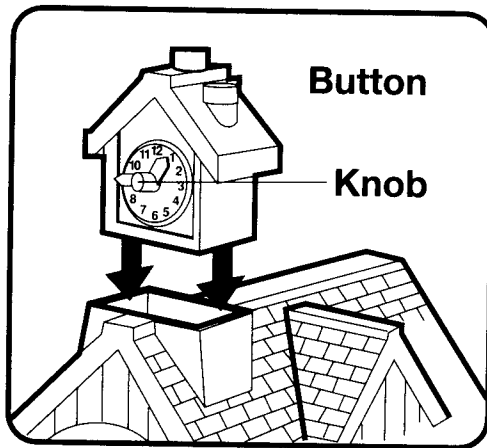

Ages 3 & Up
29003

Schoolhouse

Instructions

Includes schoolhouse, school bus, easel, seesaw, slide, 1 piece of nontoxic chalk, instructions, and Arthur™, D.W.™, Mr. Ratburn™, Francine™, and Buster™ figures.

Clock assembly

Insert clock tower (face forward) into roof opening. Push down until it snaps into place. Turn knob on clockface to move hour and minute hands (clock will make a clicking sound). Press button on roof to ring bell.

Seesaw assembly

Insert tabs into openings in base and snap into place.

Product and colors may vary.

© 1997 Marc Brown.

© 1997 Hasbro, Inc., Pawtucket, RI 02862 USA. All rights reserved.

® denotes Reg. U.S. Pat. & TM Office