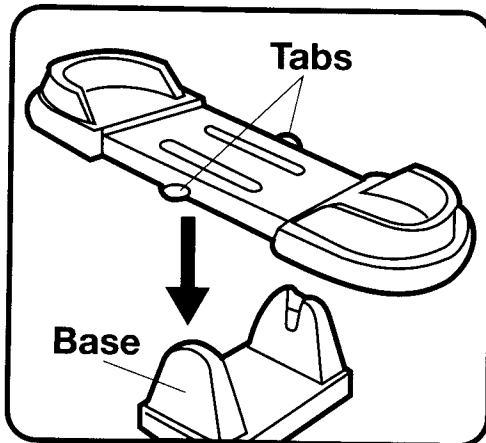

Ages 3 & Up
29003

Schoolhouse

Instructions

Includes schoolhouse, school bus, easel, seesaw, slide, 1 piece of nontoxic chalk, instructions, and Arthur™, D.W.™, Mr. Ratburn™, Francine™, and Buster™ figures.

Clock assembly

Insert clock tower (face forward) into roof opening. Push down until it snaps into place. Turn knob on clockface to move hour and minute hands (clock will make a clicking sound). Press button on roof to ring bell.