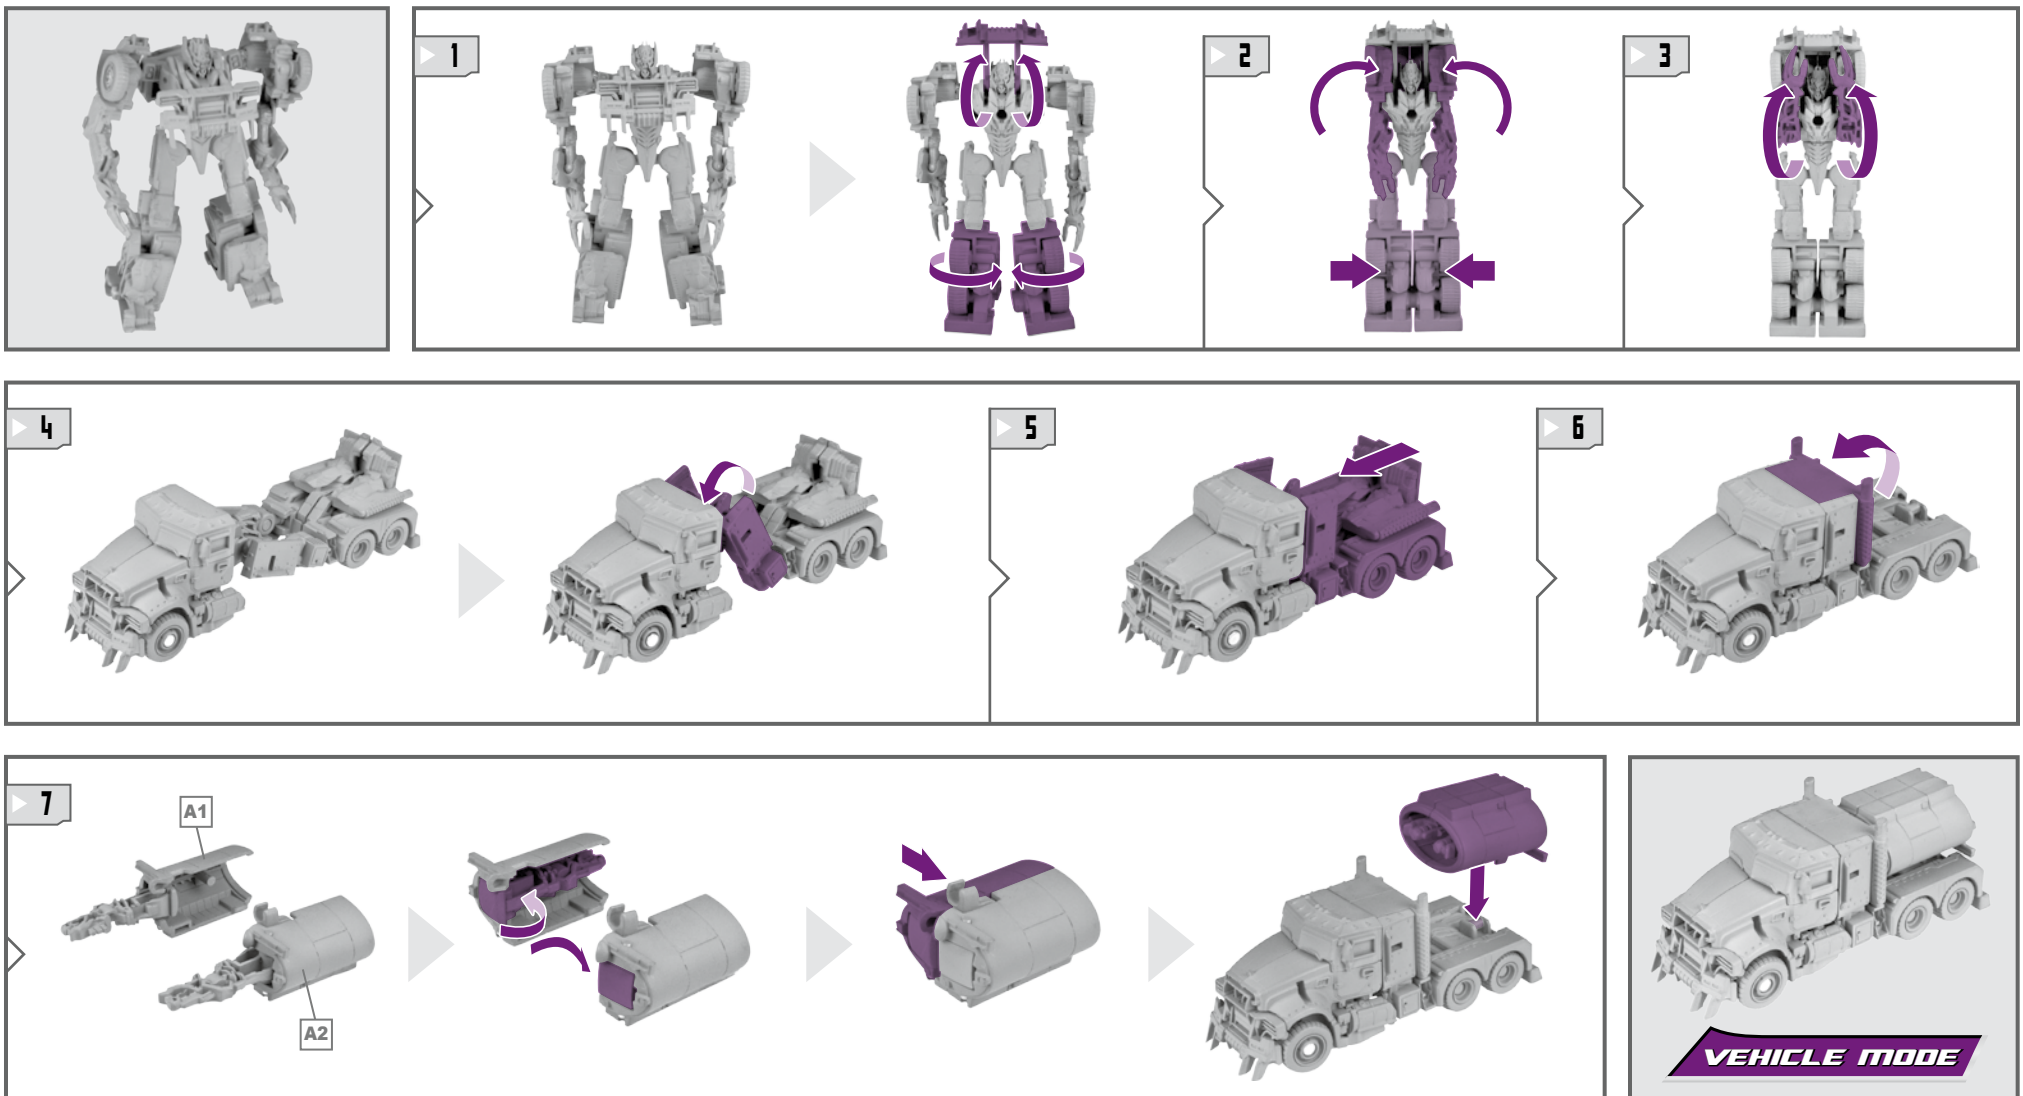

TRANSFORMERS

DARK OF THE MOON™

DECEPTICON®

EASY

MEGATRON®

LEVEL: 1 2 3

NOTE: Some parts are made to detach if excessive force is applied, and are designed to be reattached if separation occurs. Adult supervision may be necessary for younger children.

WARNING:

CHOKING HAZARD—Small parts.
Not for children under 3 years.

AGES 5+

28770/28707 ASST.

CHANGING TO VEHICLE

CHANGING TO ROBOT

TRANSFORMERS.COM/INSTRUCTIONS

Retain instructions for future reference.