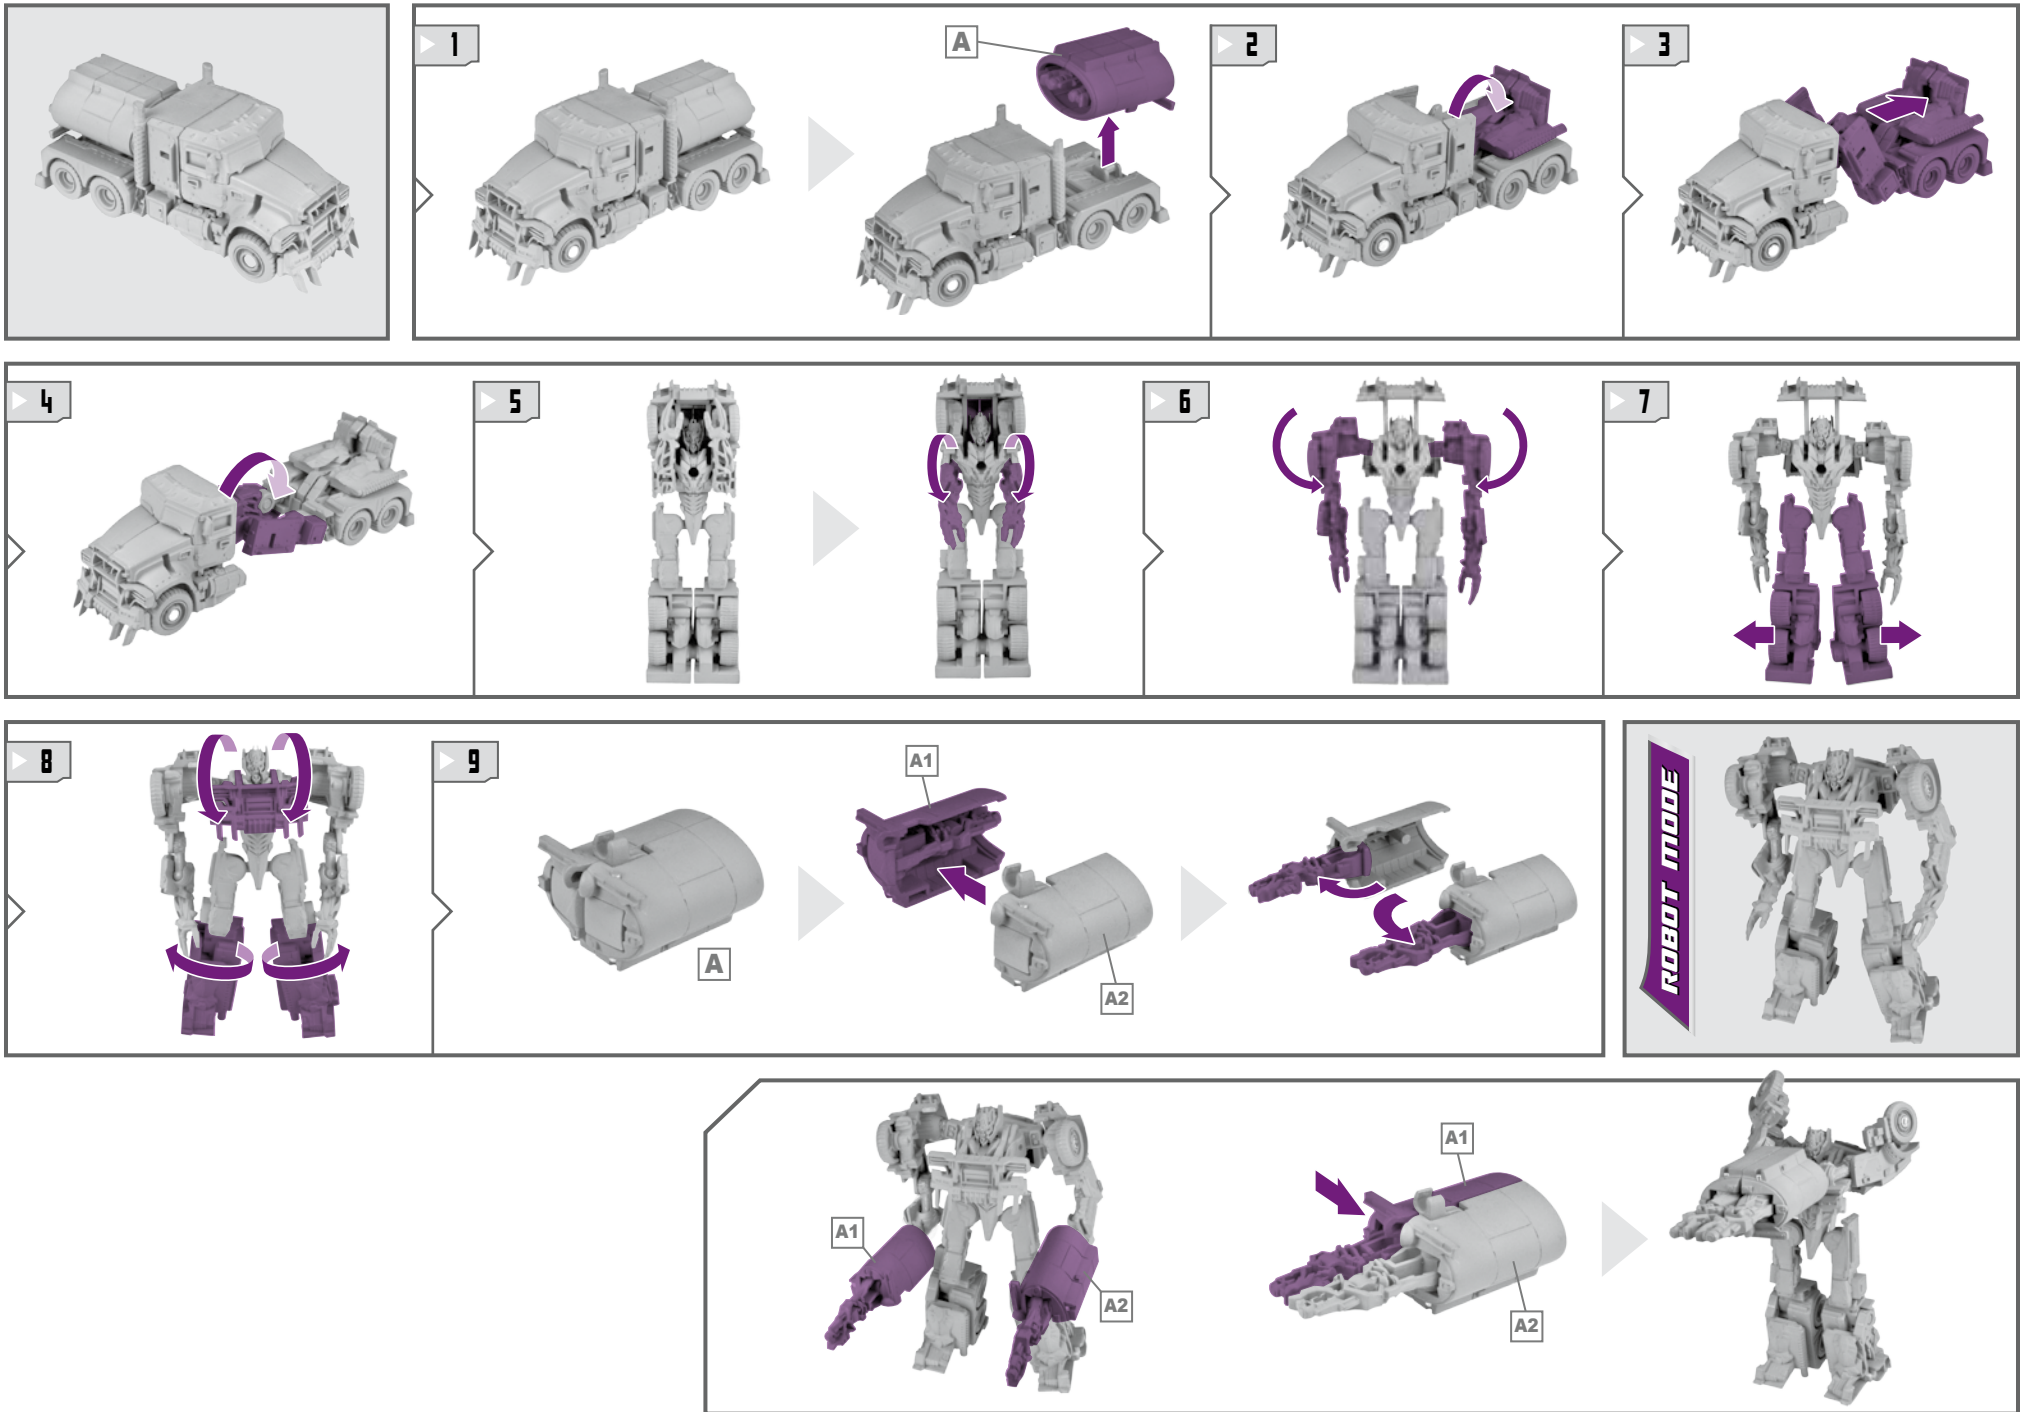

TRANSFORMERS

DARK OF THE MOON™

DECEPTICON®

EASY

MEGATRON®

LEVEL: 1 2 3

NOTE: Some parts are made to detach if excessive force is applied, and are designed to be reattached if separation occurs. Adult supervision may be necessary for younger children.

WARNING:

CHOKING HAZARD—Small parts.
Not for children under 3 years.

AGES 5+

28770/28707 ASST.

CHANGING TO VEHICLE

CHANGING TO ROBOT

TRANSFORMERS.COM/INSTRUCTIONS

Retain instructions for future reference.