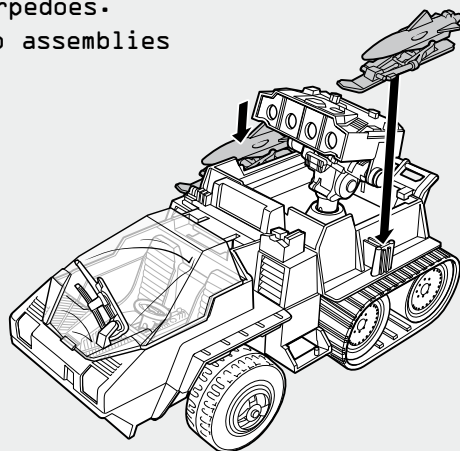

## THE RISE OF COBRA

**WARNING:**  
CHOKING HAZARD-Small parts.  
Not for children under 3 years.

Some assembly required.  
No tools needed.

**AGES 4+**  
93773/68971 Asst.

### WOLF HOUND™ WITH WHITEOUT™

1. Attach turret and missile launcher to vehicle.

2. Attach steering wheel to vehicle.

3. Attach windshield to vehicle.

4. Attach wiper to windshield.

5. Attach skis to torpedoes.  
Attach ski/torpedo assemblies to vehicle.

Insert 4 missiles. Slide trigger to launch missiles.

Open canopy, insert figure.

Peel and apply labels as shown.

APPLY REMAINING LABELS ANYWHERE ON THE VEHICLE.

Some poses may require hand support. Product and colors may vary.  
 © 2009 Paramount Pictures Corporation. All rights reserved.  
 ®\* and/or™\* & © 2009 Hasbro. All Rights Reserved.™ & ® denote U.S. Trademarks.