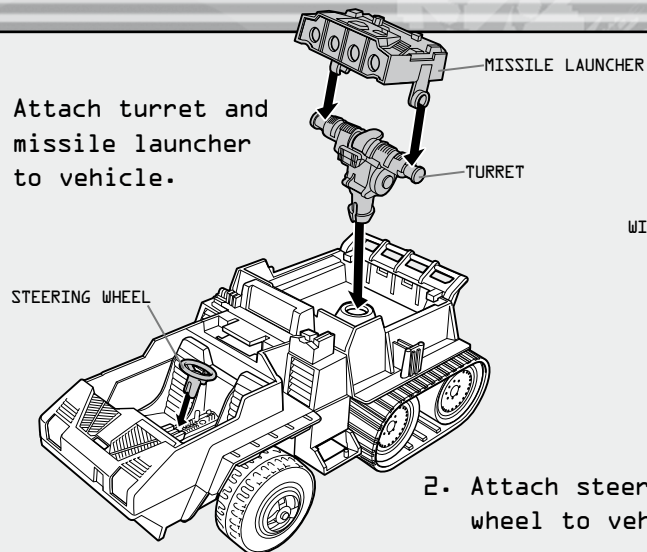

## THE RISE OF COBRA

**WARNING:**  
CHOKING HAZARD-Small parts.  
Not for children under 3 years.

Some assembly required.  
No tools needed.

**AGES 4+**  
93773/68971 Asst.

### WOLF HOUND™ WITH WHITEOUT™

1. Attach turret and missile launcher to vehicle.

2. Attach steering wheel to vehicle.

3. Attach windshield to vehicle.

4. Attach wiper to windshield.

5. Attach skis to torpedoes.  
Attach ski/torpedo assemblies to vehicle.