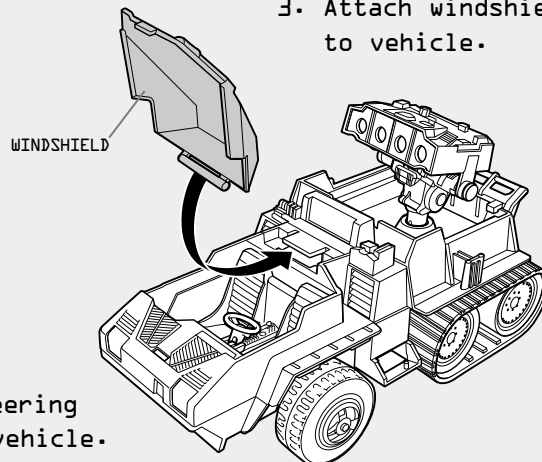

## THE RISE OF COBRA

**WARNING:**  
CHOKING HAZARD-Small parts.  
Not for children under 3 years.

Some assembly required.  
No tools needed.

**AGES 4+**  
93773/68971 Asst.

### WOLF HOUND™ WITH WHITEOUT™

1. Attach turret and missile launcher to vehicle.

2. Attach steering wheel to vehicle.

3. Attach windshield to vehicle.

4. Attach wiper to windshield.

5. Attach skis to torpedoes.  
Attach ski/torpedo assemblies to vehicle.