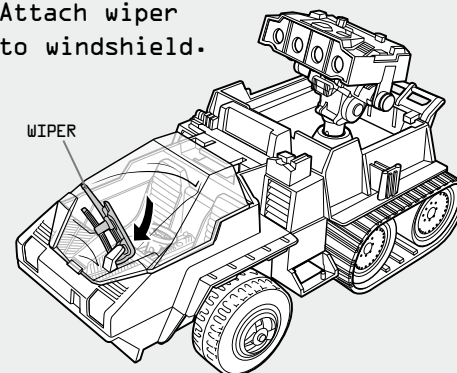

## THE RISE OF COBRA

**WARNING:**  
CHOKING HAZARD-Small parts.  
Not for children under 3 years.

Some assembly required.  
No tools needed.

**AGES 4+**  
93773/68971 Asst.

### WOLF HOUND™ WITH WHITEOUT™

1. Attach turret and missile launcher to vehicle.

2. Attach steering wheel to vehicle.

3. Attach windshield to vehicle.

4. Attach wiper to windshield.

5. Attach skis to torpedoes.  
Attach ski/torpedo assemblies to vehicle.

Insert 4 missiles. Slide trigger to launch missiles.

Open canopy, insert figure.

Peel and apply labels as shown.

APPLY REMAINING LABELS ANYWHERE ON THE VEHICLE.

Some poses may require hand support. Product and colors may vary.  
 © 2009 Paramount Pictures Corporation. All rights reserved.  
 ®\* and/or™\* & © 2009 Hasbro. All Rights Reserved.™ & ® denote U.S. Trademarks.