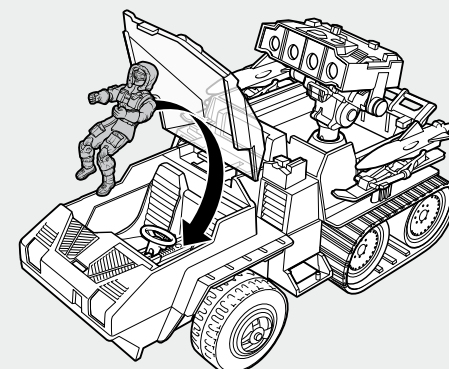

## THE RISE OF COBRA

**WARNING:**  
CHOKING HAZARD-Small parts.  
Not for children under 3 years.

Some assembly required.  
No tools needed.

**AGES 4+**  
93773/68971 Asst.

### WOLF HOUND™ WITH WHITEOUT™

1. Attach turret and missile launcher to vehicle.

2. Attach steering wheel to vehicle.

3. Attach windshield to vehicle.

4. Attach wiper to windshield.

5. Attach skis to torpedoes.  
Attach ski/torpedo assemblies to vehicle.

Insert 4 missiles. Slide trigger to launch missiles.

Open canopy, insert figure.

Peel and apply labels as shown.

APPLY REMAINING LABELS ANYWHERE ON THE VEHICLE.

Some poses may require hand support. Product and colors may vary.  
 © 2009 Paramount Pictures Corporation. All rights reserved.  
 ®\* and/or™\* & © 2009 Hasbro. All Rights Reserved.™ & ® denote U.S. Trademarks.