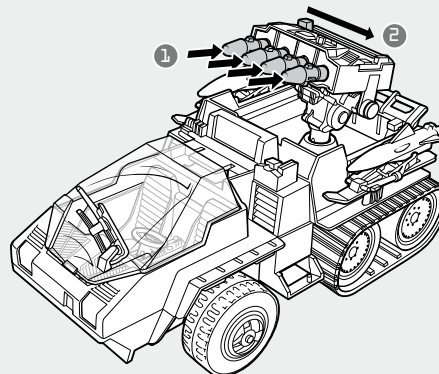

### WOLF HOUND™ WITH WHITEOUT™

1. Attach turret and missile launcher to vehicle.

2. Attach steering wheel to vehicle.

3. Attach windshield to vehicle.

4. Attach wiper to windshield.

5. Attach skis to torpedoes.  
Attach ski/torpedo assemblies to vehicle.

Insert 4 missiles. Slide trigger to launch missiles.

Open canopy, insert figure.

Peel and apply labels as shown.

APPLY REMAINING LABELS ANYWHERE ON THE VEHICLE.

Some poses may require hand support. Product and colors may vary.  
 © 2009 Paramount Pictures Corporation. All rights reserved.  
 ®\* and/or™\* & © 2009 Hasbro. All Rights Reserved.™ & ® denote U.S. Trademarks.