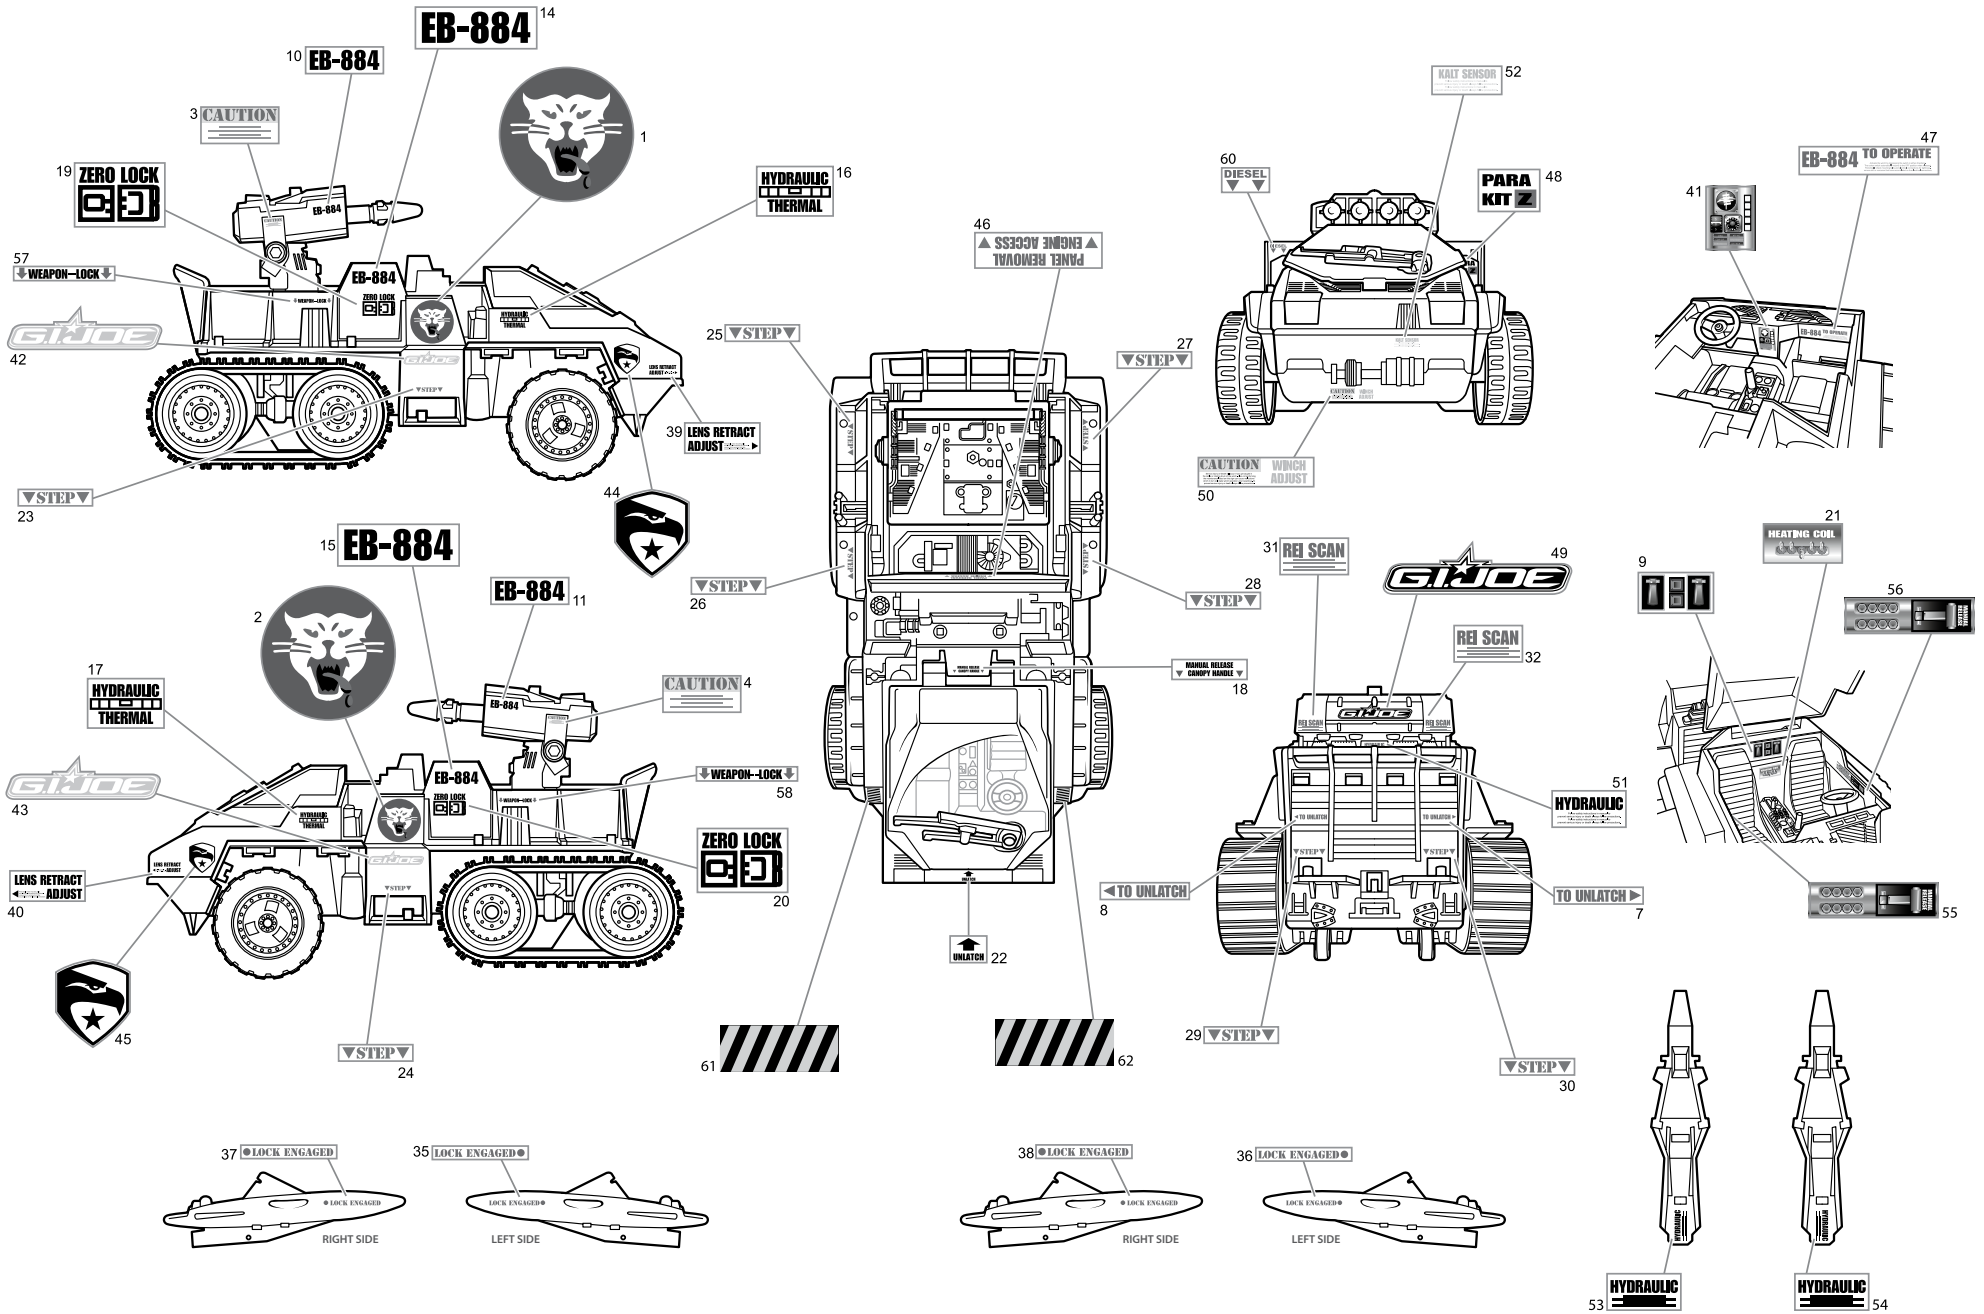

## THE RISE OF COBRA

**WARNING:**  
CHOKING HAZARD-Small parts.  
Not for children under 3 years.

Some assembly required.  
No tools needed.

**AGES 4+**  
93773/68971 Asst.

### WOLF HOUND™ WITH WHITEOUT™

1. Attach turret and missile launcher to vehicle.

2. Attach steering wheel to vehicle.

3. Attach windshield to vehicle.

4. Attach wiper to windshield.

5. Attach skis to torpedoes.  
Attach ski/torpedo assemblies to vehicle.

Insert 4 missiles. Slide trigger to launch missiles.

Open canopy, insert figure.

Peel and apply labels as shown.

APPLY REMAINING LABELS ANYWHERE ON THE VEHICLE.

Some poses may require hand support. Product and colors may vary.  
 © 2009 Paramount Pictures Corporation. All rights reserved.  
 ®\* and/or™\* & © 2009 Hasbro. All Rights Reserved.™ & ® denote U.S. Trademarks.