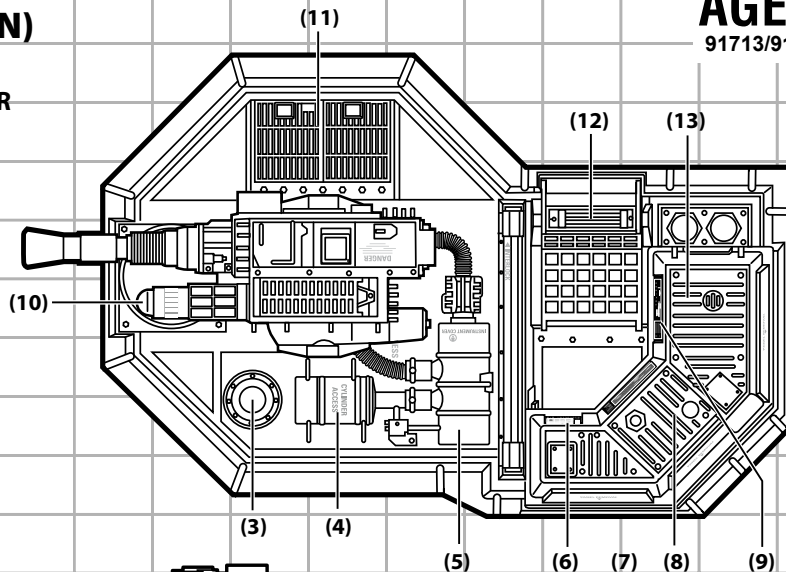

**WARNING:**

CHOKING HAZARD-Small parts.  
Not for children under 3 years.

**AGES 4+**

91713/91712 Asst.

## THE L.A.W. (LASER ARTILLERY WEAPON)

- 1) TURRET ROTATION/ELEVATION DRIVE UNIT
- 2) "INFINITY" VARIABLE ENERGY/UNI-DIRECTIONAL LASER
- 3) DC POWER-SUPPLY MODULE
- 4) "ORION" ACCELERATOR HOUSING
- 5) "ICU" THERMAL IMAGING OPTICAL SCANNER
- 6) MAGNETIC ARRAY DETECTION DISPLAY
- 7) "OMEGA" TARGET ACQUISITION MULTIPLEXER
- 8) DIGITAL DATA TRANSFER COMPUTER
- 9) PERIMETER SURVEILLANCE DISPLAY
- 10) "HEATWAVE" INFRARED DETECTION SENSOR
- 11) PRESELECTABLE MAINBAND PROCESSOR
- 12) PASSIVE PROTECTION SENSOR
- 13) COMPUTER HOUSING COOLING FINS