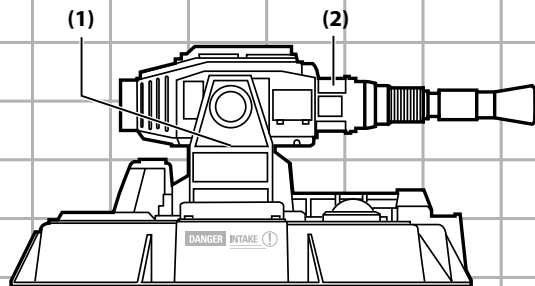

## THE L.A.W. (LASER ARTILLERY WEAPON)

- 1) TURRET ROTATION/ELEVATION DRIVE UNIT
- 2) "INFINITY" VARIABLE ENERGY/UNI-DIRECTIONAL LASER
- 3) DC POWER-SUPPLY MODULE
- 4) "ORION" ACCELERATOR HOUSING
- 5) "ICU" THERMAL IMAGING OPTICAL SCANNER
- 6) MAGNETIC ARRAY DETECTION DISPLAY
- 7) "OMEGA" TARGET ACQUISITION MULTIPLEXER
- 8) DIGITAL DATA TRANSFER COMPUTER
- 9) PERIMETER SURVEILLANCE DISPLAY
- 10) "HEATWAVE" INFRARED DETECTION SENSOR
- 11) PRESELECTABLE MAINBAND PROCESSOR
- 12) PASSIVE PROTECTION SENSOR
- 13) COMPUTER HOUSING COOLING FINS