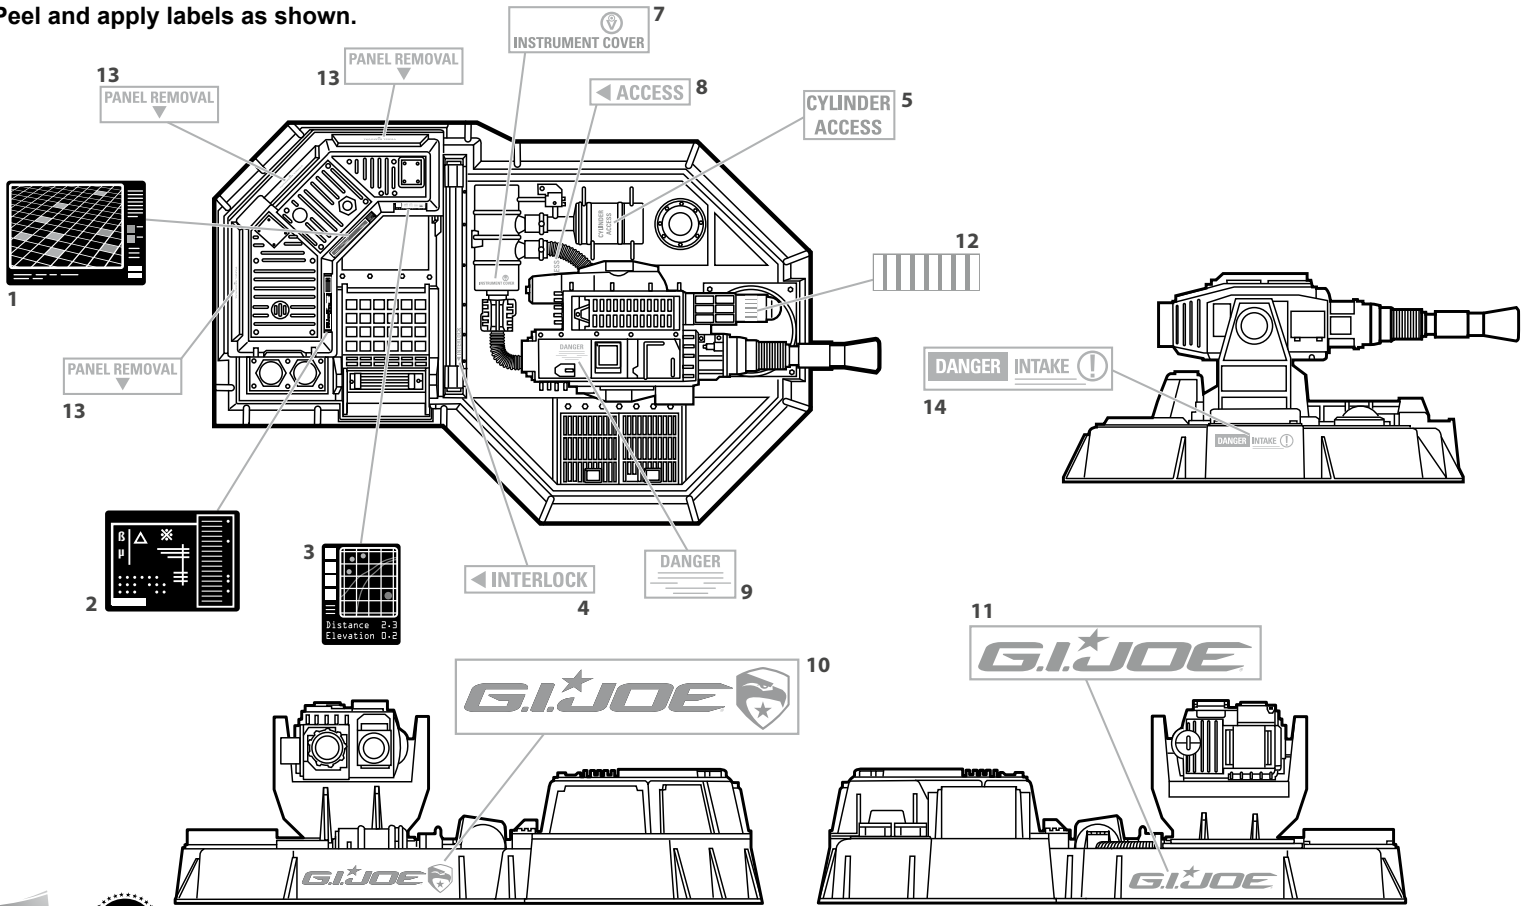

Peel and apply labels as shown.

Some poses may require hand support. Product and colors may vary. © 2009 Paramount Pictures Corporation. All rights reserved. ® and/or™ & © 2009 Hasbro. All Rights Reserved.™ & ® denote U.S. Trademarks.

WWW.GIJOE.COM

P/N 6975420001