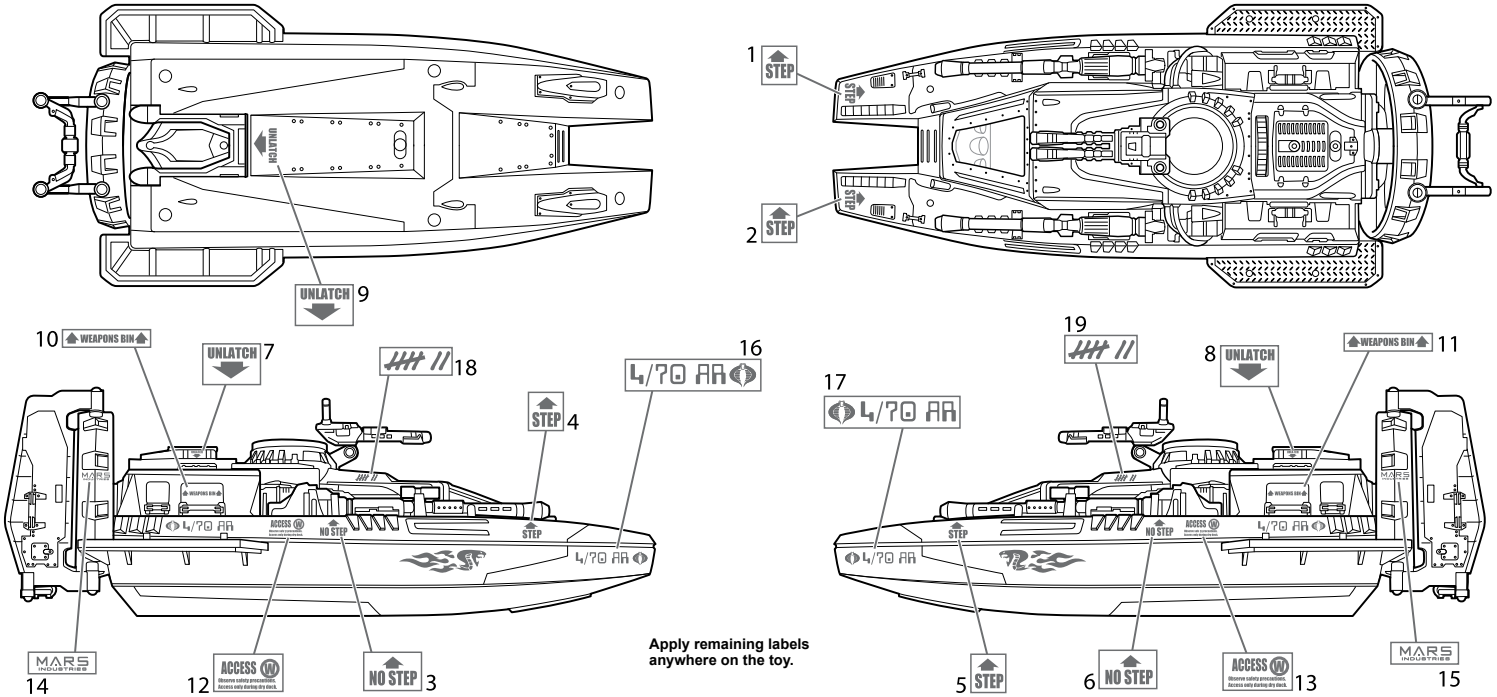

GI JOE

THE RISE OF COBRA

AGES 4+
97724/94833 Asst.

WARNING:
CHOKING HAZARD-Small parts.
Not for children under 3 years.

Some assembly required.

STING RAIDER™ WITH COPPERHEAD™ & SWAMP-VIPER™

ASSEMBLY:

1. Assemble fins as shown.

2. Assemble gun turret as shown.

Peel and apply labels as shown.

1. Rotate gun turret.
2. Remove canopy.
3. Place figure inside.
4. Reattach canopy.

Remove engine panel.
Removable panels.

Turn thumbwheel to spin propeller.
Pivot fins.
Gun turret rotates.