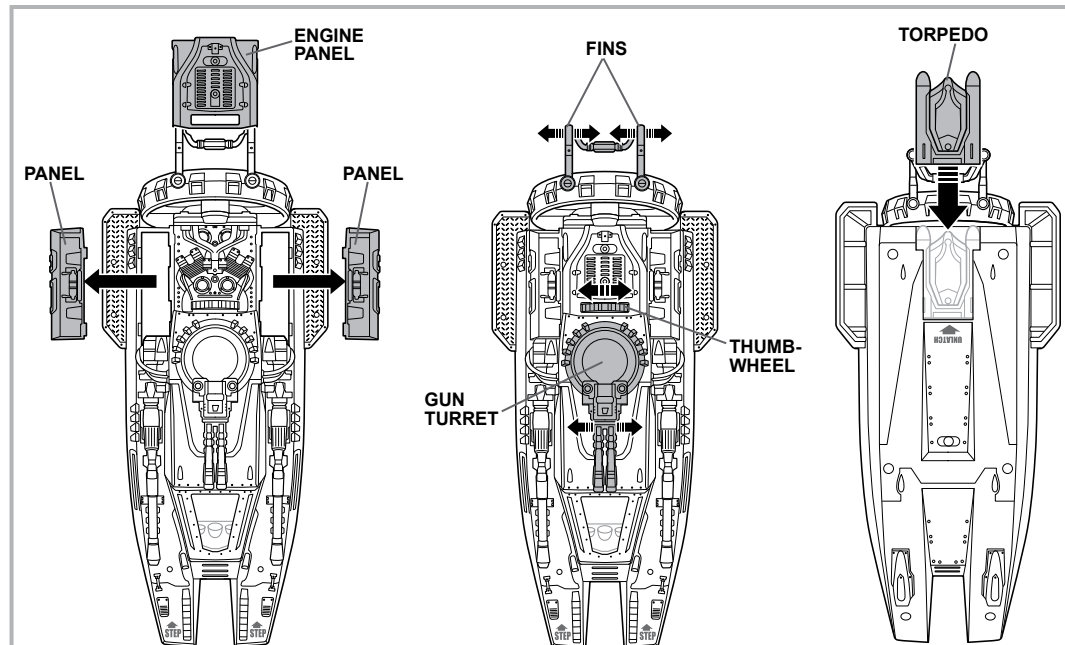

GI JOE

THE RISE OF COBRA

AGES 4+
97724/94833 Asst.

WARNING:
CHOKING HAZARD-Small parts.
Not for children under 3 years.

Some assembly required.

STING RAIDER™ WITH COPPERHEAD™ & SWAMP-VIPER™

ASSEMBLY:

1. Assemble fins as shown.

2. Assemble gun turret as shown.

Peel and apply labels as shown.

1. Rotate gun turret.
2. Remove canopy.
3. Place figure inside.
4. Reattach canopy.

Remove engine panel.
Removable panels.

Turn thumbwheel to spin propeller.
Pivot fins.
Gun turret rotates.