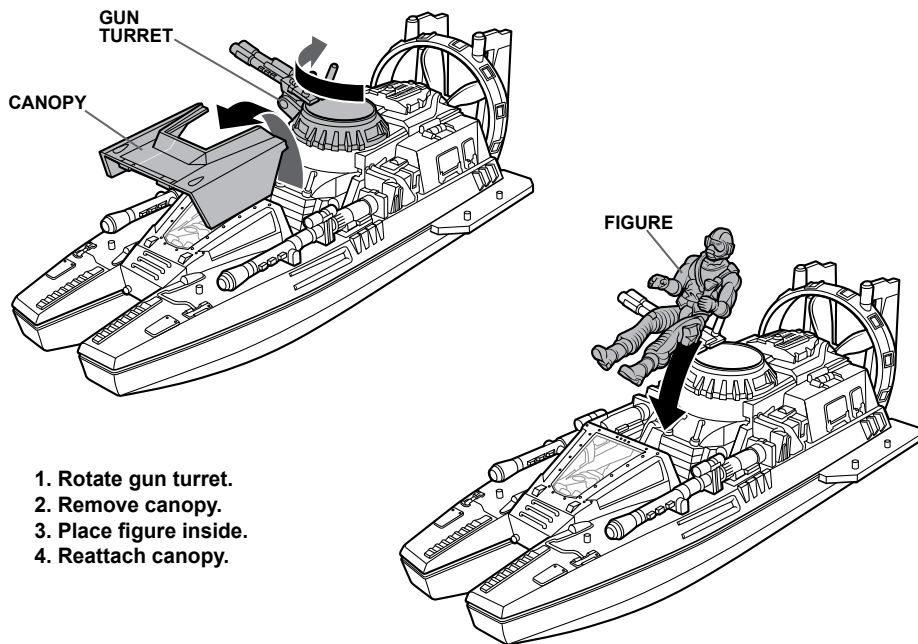

GI JOE

THE RISE OF COBRA

AGES 4+
97724/94833 Asst.

WARNING:
CHOKING HAZARD-Small parts.
Not for children under 3 years.

Some assembly required.

STING RAIDER™ WITH COPPERHEAD™ & SWAMP-VIPER™

ASSEMBLY:

1. Assemble fins as shown.

2. Assemble gun turret as shown.

Peel and apply labels as shown.

1. Rotate gun turret.
2. Remove canopy.
3. Place figure inside.
4. Reattach canopy.

Remove engine panel.
Removable panels.

Turn thumbwheel to spin propeller.
Pivot fins.
Gun turret rotates.