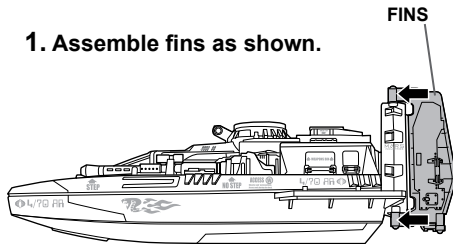

GI JOE

THE RISE OF COBRA

AGES 4+
97724/94833 Asst.

WARNING:
CHOKING HAZARD-Small parts.
Not for children under 3 years.

Some assembly required.

STING RAIDER™ WITH COPPERHEAD™ & SWAMP-VIPER™

ASSEMBLY:

1. Assemble fins as shown.

2. Assemble gun turret as shown.

Peel and apply labels as shown.

1. Rotate gun turret.
2. Remove canopy.
3. Place figure inside.
4. Reattach canopy.

Remove engine panel.
Removable panels.

Turn thumbwheel to spin propeller.
Pivot fins.
Gun turret rotates.