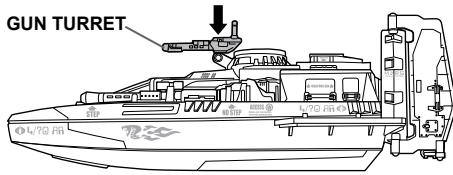

GI JOE

THE RISE OF COBRA

AGES 4+
97724/94833 Asst.

WARNING:
CHOKING HAZARD-Small parts.
Not for children under 3 years.

Some assembly required.

STING RAIDER™ WITH COPPERHEAD™ & SWAMP-VIPER™

ASSEMBLY:

1. Assemble fins as shown.

2. Assemble gun turret as shown.

Peel and apply labels as shown.

1. Rotate gun turret.
2. Remove canopy.
3. Place figure inside.
4. Reattach canopy.

Remove engine panel.
Removable panels.

Turn thumbwheel to spin propeller.
Pivot fins.
Gun turret rotates.