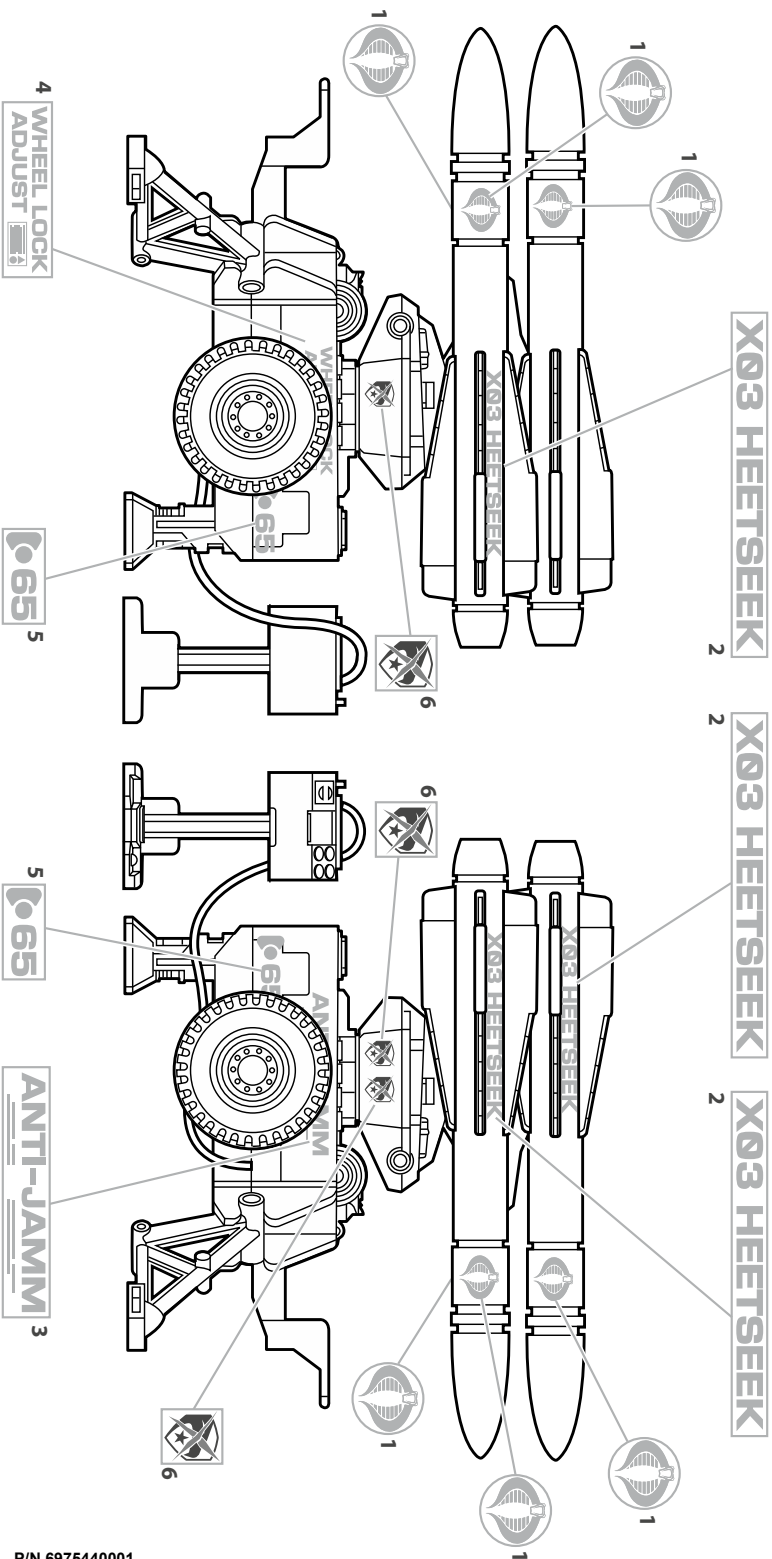

Peel and apply labels as shown.

Some poses may require hand support. Product and colors may vary. © 2009 Paramount Pictures Corporation. All rights reserved. ® and/or ™ & © 2009 Hasbro. All Rights Reserved. TM & ® denote U.S. Trademarks.

WWW.GIJOE.COM

P/N 697544001