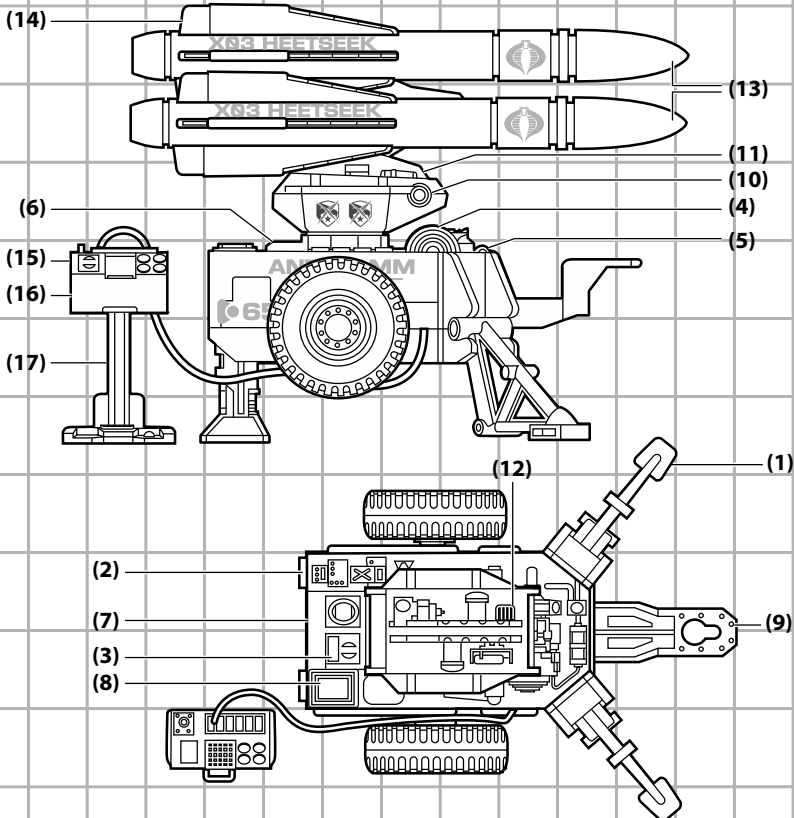

# G.I. JOE

THE RISE OF COBRA™\*

**WARNING:**

CHOKING HAZARD-Small parts.  
Not for children under 3 years.

**AGES 4+**

91716/91712 Asst.

## HEETSEEK MISSILE SYSTEM

- 1) HYDRAULICALLY OPERATED OUTRIGGERS
- 2) RETRACTABLE STABILIZER LEGS
- 3) MISSILE TRACKING DISPLAYS
- 4) TURRET ROTATOR DRIVE MECHANISM
- 5) ELECTRONIC GUIDANCE INFORMATION INPUT SYSTEM
- 6) RADAR HOUSING
- 7) EMERGENCY MEDICAL AID EQUIPMENT
- 8) FIELD REPAIR KIT
- 9) UNIVERSAL TWO HITCH
- 10) MAIN ROTATIONAL TURRET
- 11) AUTOMATIC FIRE-EXTINGUISHING SYSTEM
- 12) INFRARED-GUIDANCE PHOTOCELL ACTIVATOR
- 13) HEETSEEK HIGH-EXPLOSIVE MISSILES
- 14) COMPUTER-CONTROLLED VERTICAL/HORIZONTAL TRAILING-EDGE STABILIZERS
- 15) CONTROL/DISPLAY PANEL
- 16) REMOTE PROGRAMMING/LAUNCHING CONTROL CONSOLE
- 17) SUPPORT STAND