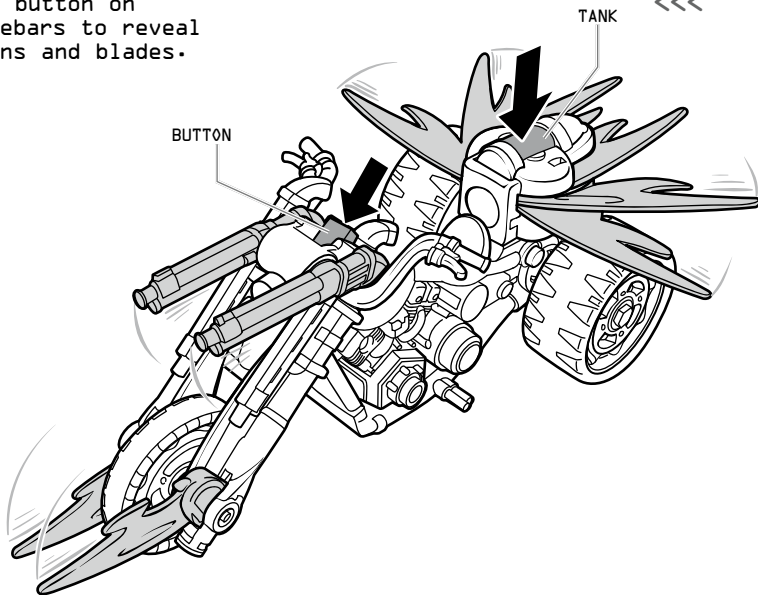

### WARNING:

CHOKING HAZARD—Small parts.  
Not for children under 3 years.

24727/24725 Asst.

## AGES 4+

Press button on  
handlebars to reveal  
weapons and blades.  
>>>

Press tank to  
reveal blades.  
<<<

SOME POSES MAY REQUIRE HAND SUPPORT.  
PRODUCT AND COLORS MAY VARY.

© 2010 HASBRO. ALL RIGHTS RESERVED.™ & © DENOTE U.S. TRADEMARKS.