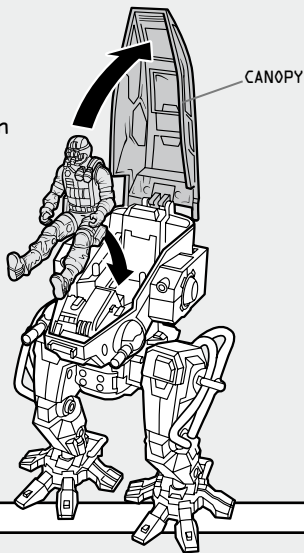

>>>

Canopy opens.  
One figure can  
fit inside.

CAPTURE CLAW

GATLING CANNON

>>>

The arms are removable and  
interchangeable with arms  
from COBRA DEVIANT™ MOBILE  
MECH™ SUIT. (Sold Separately.)

>>>

GATLING CANNON: Insert missiles  
into cannon. Turn knob to fire  
missiles.

>>>

CAPTURE CLAW: Push button  
to open claw. Place claw  
around an object or figure.  
Release button to "capture"  
object or figure.

SOME POSES MAY REQUIRE HAND SUPPORT.  
PRODUCT AND COLORS MAY VARY.  
© 2010 HASBRO. ALL RIGHTS RESERVED. TM & ® DENOTE U.S. TRADEMARKS.