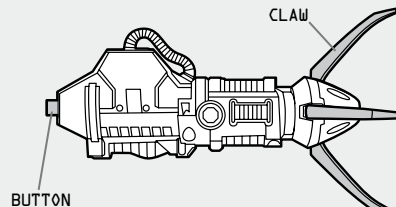

>>>

Canopy opens.  
One figure can  
fit inside.

CAPTURE CLAW

GATLING CANNON

>>>

The arms are removable and  
interchangeable with arms  
from COBRA DEVIANT™ MOBILE  
MECH™ SUIT. (Sold Separately.)

>>>

GATLING CANNON: Insert missiles  
into cannon. Turn knob to fire  
missiles.

>>>

CAPTURE CLAW: Push button  
to open claw. Place claw  
around an object or figure.  
Release button to "capture"  
object or figure.

SOME POSES MAY REQUIRE HAND SUPPORT.  
PRODUCT AND COLORS MAY VARY.  
© 2010 HASBRO. ALL RIGHTS RESERVED. TM & ® DENOTE U.S. TRADEMARKS.