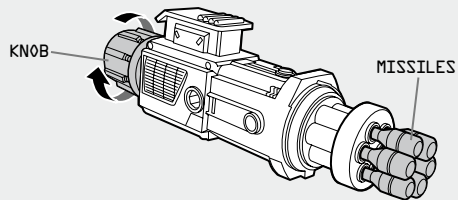

>>>

Canopy opens.  
One figure can  
fit inside.

CAPTURE CLAW

GATLING CANNON

>>>

The arms are removable and  
interchangeable with arms  
from COBRA DEVIANT™ MOBILE  
MECH™ SUIT. (Sold Separately.)

>>>

GATLING CANNON: Insert missiles  
into cannon. Turn knob to fire  
missiles.

>>>

CAPTURE CLAW: Push button  
to open claw. Place claw  
around an object or figure.  
Release button to "capture"  
object or figure.

SOME POSES MAY REQUIRE HAND SUPPORT.  
PRODUCT AND COLORS MAY VARY.  
© 2010 HASBRO. ALL RIGHTS RESERVED. TM & ® DENOTE U.S. TRADEMARKS.