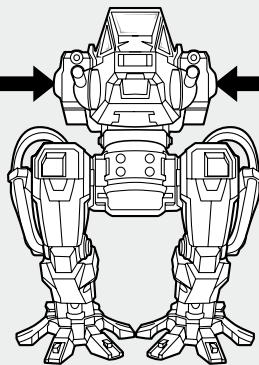

>>>

Canopy opens.  
One figure can  
fit inside.

CAPTURE CLAW

GATLING CANNON

>>>

The arms are removable and  
interchangeable with arms  
from COBRA DEVIANT™ MOBILE  
MECH™ SUIT. (Sold Separately.)

>>>

GATLING CANNON: Insert missiles  
into cannon. Turn knob to fire  
missiles.

>>>

CAPTURE CLAW: Push button  
to open claw. Place claw  
around an object or figure.  
Release button to "capture"  
object or figure.

SOME POSES MAY REQUIRE HAND SUPPORT.  
PRODUCT AND COLORS MAY VARY.  
© 2010 HASBRO. ALL RIGHTS RESERVED. TM & ® DENOTE U.S. TRADEMARKS.