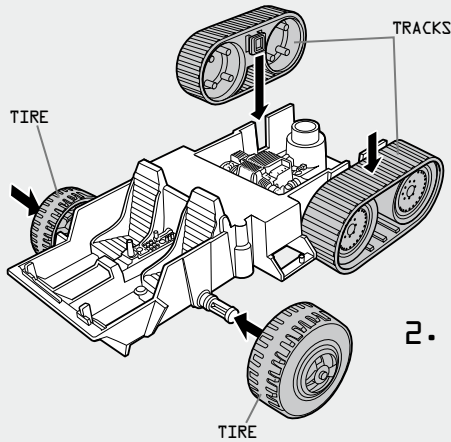

WARNING:

CHOKING HAZARD—Small parts.
Not for children under 3 years.

AGES 4+

24730/24728 Asst.

SOME ASSEMBLY REQUIRED. NO TOOLS NEEDED.

ASSEMBLY:

1. Slide tabs on each track onto sides of chassis as shown.

2. Snap tires on axles on chassis.

3. Attach body to chassis.

4. Attach turret and missile launcher to vehicle.

5. Attach steering wheel to vehicle.

6. Attach windshield to vehicle.

7. Attach wiper to windshield.

8. Attach rear panel to vehicle.

ENGINE COVER

9. Place engine cover over engine.

10. Attach skis to torpedoes. Attach ski/torpedo assemblies to vehicle.

PEEL AND APPLY LABELS AS SHOWN.

Open canopy, insert figure.

1. Insert 4 missiles.
2. Slide trigger to launch missiles.