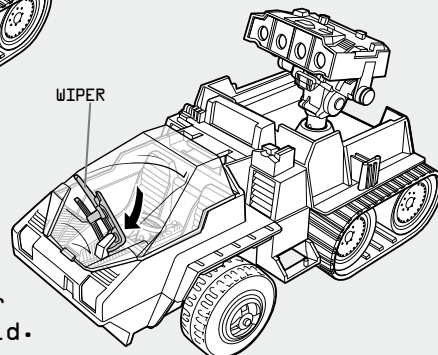

WARNING:

CHOKING HAZARD—Small parts.
Not for children under 3 years.

AGES 4+

24730/24728 Asst.

SOME ASSEMBLY REQUIRED. NO TOOLS NEEDED.

ASSEMBLY:

1. Slide tabs on each track onto sides of chassis as shown.

2. Snap tires on axles on chassis.

3. Attach body to chassis.

4. Attach turret and missile launcher to vehicle.

5. Attach steering wheel to vehicle.

6. Attach windshield to vehicle.

7. Attach wiper to windshield.

8. Attach rear panel to vehicle.

ENGINE COVER

9. Place engine cover over engine.

10. Attach skis to torpedoes. Attach ski/torpedo assemblies to vehicle.

PEEL AND APPLY LABELS AS SHOWN.

Open canopy, insert figure.

1. Insert 4 missiles.
2. Slide trigger to launch missiles.