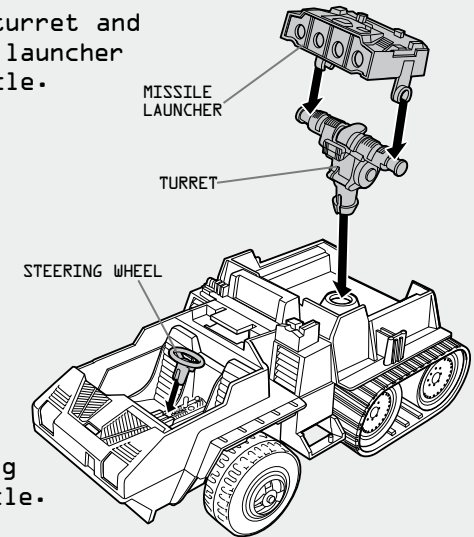

WARNING:

CHOKING HAZARD—Small parts.
Not for children under 3 years.

AGES 4+

24730/24728 Asst.

SOME ASSEMBLY REQUIRED. NO TOOLS NEEDED.

ASSEMBLY:

1. Slide tabs on each track onto sides of chassis as shown.

2. Snap tires on axles on chassis.

3. Attach body to chassis.

4. Attach turret and missile launcher to vehicle.

5. Attach steering wheel to vehicle.

6. Attach windshield to vehicle.

7. Attach wiper to windshield.

8. Attach rear panel to vehicle.