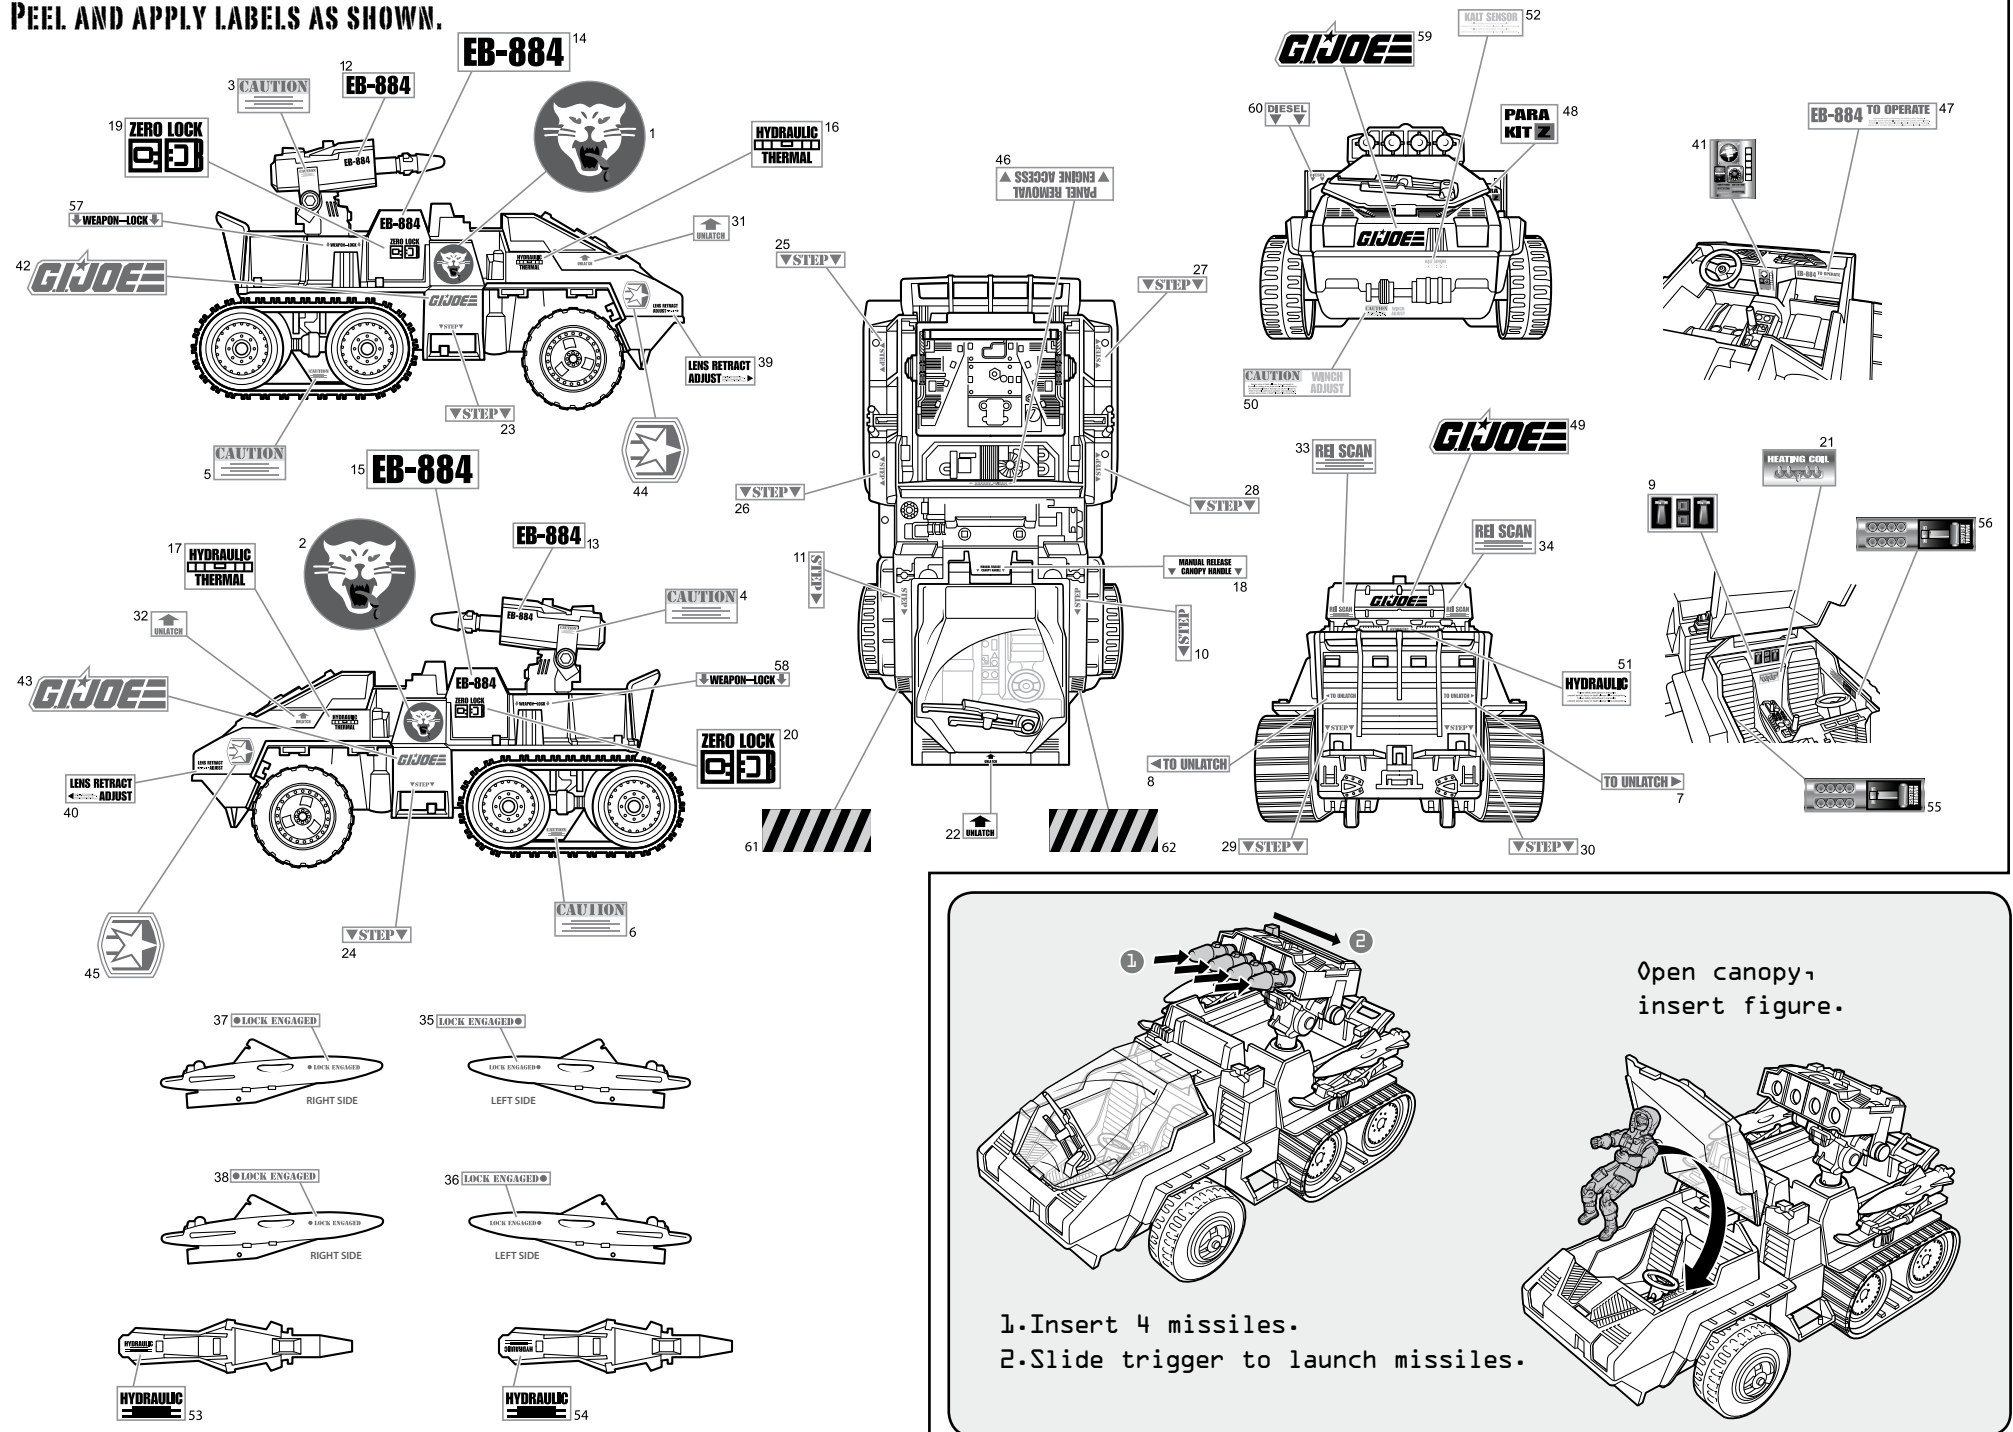

WARNING:

CHOKING HAZARD—Small parts.
Not for children under 3 years.

AGES 4+

24730/24728 Asst.

SOME ASSEMBLY REQUIRED. NO TOOLS NEEDED.

ASSEMBLY:

1. Slide tabs on each track onto sides of chassis as shown.

2. Snap tires on axles on chassis.

3. Attach body to chassis.

4. Attach turret and missile launcher to vehicle.

5. Attach steering wheel to vehicle.

6. Attach windshield to vehicle.

7. Attach wiper to windshield.

8. Attach rear panel to vehicle.

ENGINE COVER

9. Place engine cover over engine.

10. Attach skis to torpedoes. Attach ski/torpedo assemblies to vehicle.

PEEL AND APPLY LABELS AS SHOWN.

Open canopy, insert figure.

1. Insert 4 missiles.
2. Slide trigger to launch missiles.