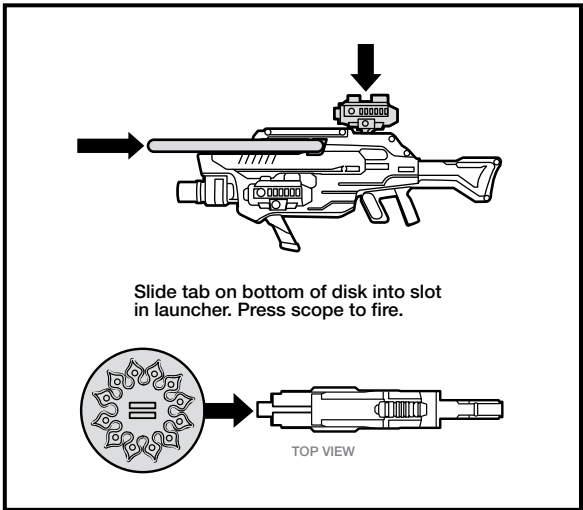

GI. JOE

THE RISE OF COBRA™

NINJA BATTLES

WARNING:

CHOKING HAZARD—Small parts.
Not for children under 3 years.

Snake Eyes®* VS Storm Shadow®*

AGES 4+

93816/92047 Asst.

Assemble pillars on base as shown.
Place beam on pillars. The pillars break
apart when hit, and the beam comes
crashing down.

NOTE: Align notches on pillar bottoms with tabs in recessed areas on base.
Align notches on pillar tops with tabs on beam.