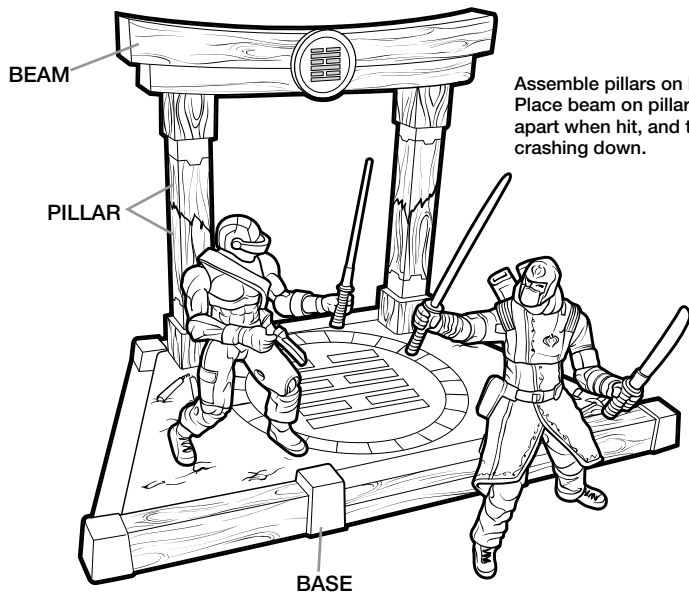

GI. JOE

THE RISE OF COBRA™

NINJA BATTLES

WARNING:

CHOKING HAZARD—Small parts.
Not for children under 3 years.

Snake Eyes®* VS Storm Shadow®*

AGES 4+

93816/92047 Asst.

Assemble pillars on base as shown.
Place beam on pillars. The pillars break
apart when hit, and the beam comes
crashing down.

NOTE: Align notches on pillar bottoms with tabs in recessed areas on base.
Align notches on pillar tops with tabs on beam.