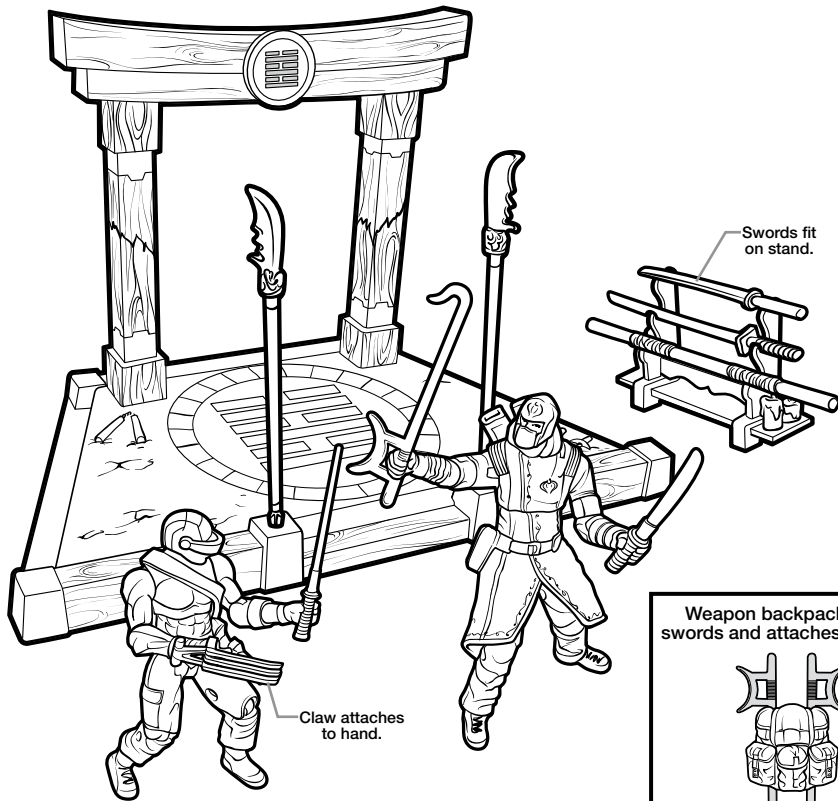

GI. JOE

THE RISE OF COBRA™

NINJA BATTLES

WARNING:

CHOKING HAZARD—Small parts.
Not for children under 3 years.

Snake Eyes®* VS Storm Shadow®*

AGES 4+

93816/92047 Asst.

Assemble pillars on base as shown.
Place beam on pillars. The pillars break
apart when hit, and the beam comes
crashing down.

NOTE: Align notches on pillar bottoms with tabs in recessed areas on base.
Align notches on pillar tops with tabs on beam.