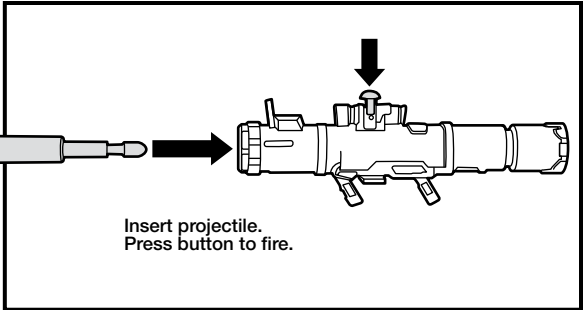

GI. JOE

THE RISE OF COBRA™

NINJA BATTLES

WARNING:

CHOKING HAZARD—Small parts.
Not for children under 3 years.

Snake Eyes®* VS Storm Shadow®*

AGES 4+

93816/92047 Asst.

Assemble pillars on base as shown.
Place beam on pillars. The pillars break
apart when hit, and the beam comes
crashing down.

NOTE: Align notches on pillar bottoms with tabs in recessed areas on base.
Align notches on pillar tops with tabs on beam.