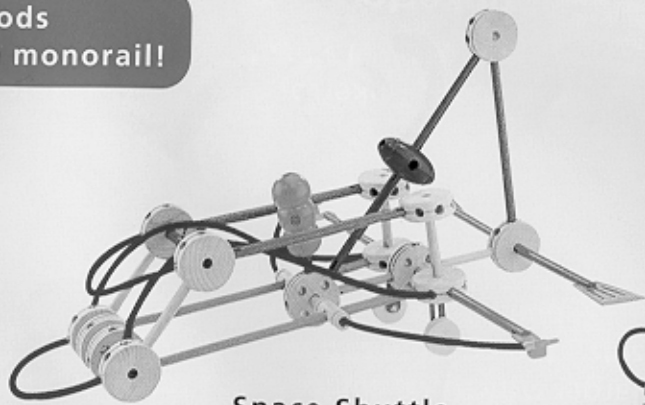

THE CLASSIC  
**TINKERTOY**<sup>®</sup>  
CONSTRUCTION SET

**BUILD  
BIG  
FAST!**

AGES **3+**

**WARNING:**

**CHOKING HAZARD - Small parts.  
Not for children under 3 years.**

A CLASSIC  
REAL WOOD PIECES!  
SINCE 1913

Push the pods  
around the monorail!

Monorail

Space Shuttle

Guitar

Swing Set

Satellite Truck

Tractor/Cart

Microphone/Stand

**JUNIOR**

BUILDER SET

A CLASSIC  
REAL WOOD PIECES!  
SINCE 1913

Airplane

Tank

Working Elevator

Race Car

Open and close  
handles to move arms!