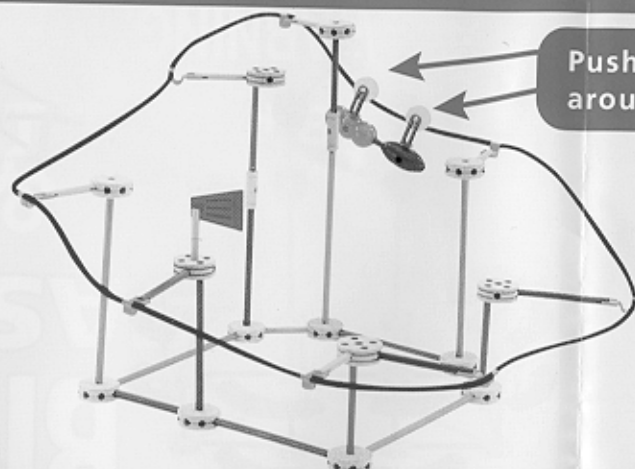

THE CLASSIC  
**TINKERTOY**<sup>®</sup>  
CONSTRUCTION SET

**BUILD  
BIG  
FAST!**

AGES **3+**

**WARNING:**

**CHOKING HAZARD - Small parts.  
Not for children under 3 years.**

A CLASSIC  
REAL WOOD PIECES!  
SINCE 1913

Push the pods  
around the monorail!

Monorail

Space Shuttle

Guitar

Swing Set

Satellite Truck

Tractor/Cart

Microphone/Stand

**JUNIOR**

BUILDER SET

A CLASSIC  
REAL WOOD PIECES!  
SINCE 1913

Airplane

Tank

Working Elevator

Race Car

Open and close  
handles to move arms!