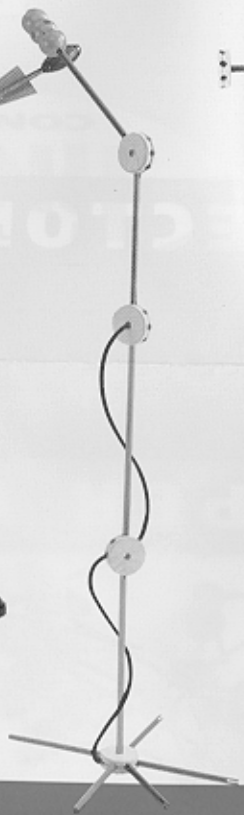

THE CLASSIC  
**TINKERTOY**<sup>®</sup>  
CONSTRUCTION SET

**BUILD  
BIG  
FAST!**

AGES **3+**

**WARNING:**

**CHOKING HAZARD - Small parts.  
Not for children under 3 years.**

A CLASSIC  
REAL WOOD PIECES!  
SINCE 1913

Push the pods  
around the monorail!

Monorail

Space Shuttle

Guitar

Swing Set

Satellite Truck

Tractor/Cart

Microphone/Stand

**JUNIOR**

BUILDER SET

A CLASSIC  
REAL WOOD PIECES!  
SINCE 1913

Airplane

Tank

Working Elevator

Race Car

Open and close  
handles to move arms!