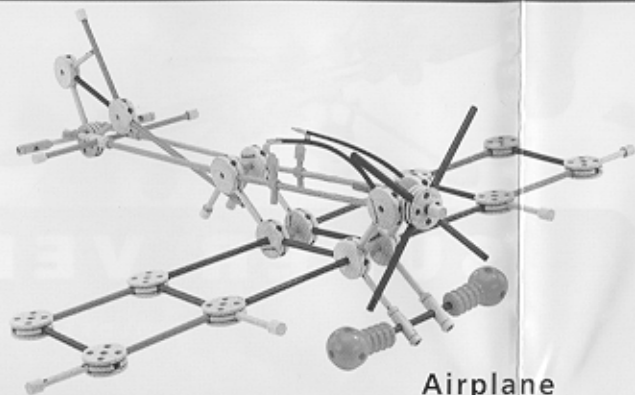

THE CLASSIC  
**TINKERTOY**<sup>®</sup>  
CONSTRUCTION SET

**BUILD  
BIG  
FAST!**

AGES **3+**

**WARNING:**

**CHOKING HAZARD - Small parts.  
Not for children under 3 years.**

A CLASSIC  
REAL WOOD PIECES!  
SINCE 1913

Push the pods  
around the monorail!

Monorail

Space Shuttle

Guitar

Swing Set

Satellite Truck

Tractor/Cart

Microphone/Stand

**JUNIOR**

BUILDER SET

A CLASSIC  
REAL WOOD PIECES!  
SINCE 1913

Airplane

Tank

Working Elevator

Race Car

Open and close  
handles to move arms!