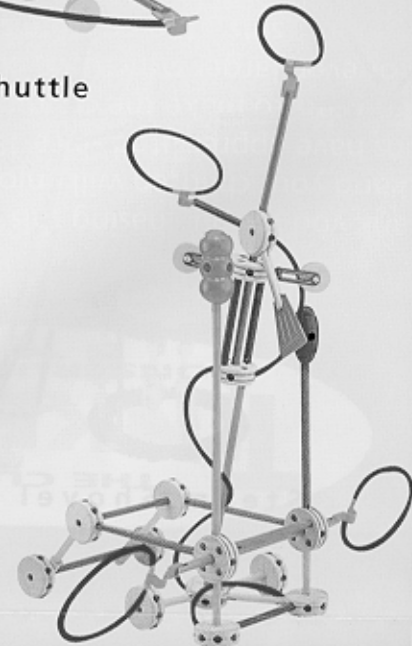

THE CLASSIC  
**TINKERTOY**<sup>®</sup>  
CONSTRUCTION SET

**BUILD  
BIG  
FAST!**

AGES **3+**

**WARNING:**

**CHOKING HAZARD - Small parts.  
Not for children under 3 years.**

A CLASSIC  
REAL WOOD PIECES!  
SINCE 1913

Push the pods  
around the monorail!

Monorail

Space Shuttle

Guitar

Swing Set

Satellite Truck

Tractor/Cart

Microphone/Stand

**JUNIOR**

BUILDER SET

A CLASSIC  
REAL WOOD PIECES!  
SINCE 1913

Airplane

Tank

Working Elevator

Race Car

Open and close  
handles to move arms!