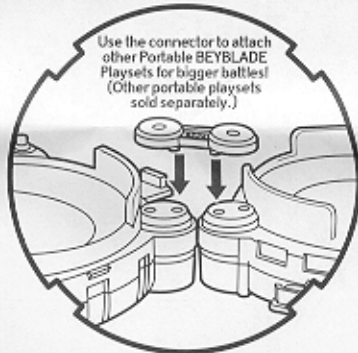

- You can attach Bit Figures (sold separately) to the stadium.
- The Bit Chip included is not used in this set. You can use it with other BEYBLADE tops (sold separately).

Product and colors may vary.
©, ™ & © 2002 Hasbro. All Rights Reserved.
© denotes Reg. U.S. Pat. & TM Office.
Manufactured under license from Takara Co., Ltd.
©HUDSON SOFT/TAKARA-BEY BLADE PROJECT-TV TOKYO

BEYBLADE.COM
FOR NEW PRODUCTS AND OFFERS

P/N 615993000