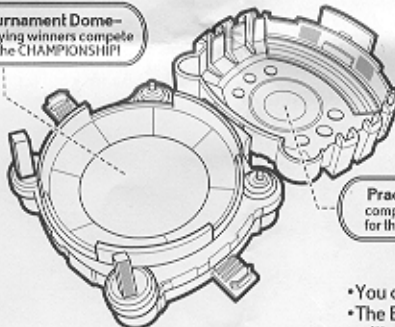

- You can attach Bit Figures (sold separately) to the stadium.
- The Bit Chip included is not used in this set. You can use it with other BEYBLADE tops (sold separately).

Product and colors may vary.
©, ™ & © 2002 Hasbro. All Rights Reserved.
© denotes Reg. U.S. Pat. & TM Office.
Manufactured under license from Takara Co., Ltd.
©HUDSON SOFT/TAKARA-BEY BLADE PROJECT-TV TOKYO

BEYBLADE.COM
FOR NEW PRODUCTS AND OFFERS

P/N 615993000