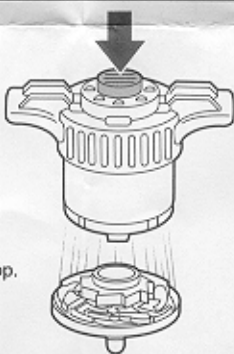

Holding top over stadium, press button to launch top.

3