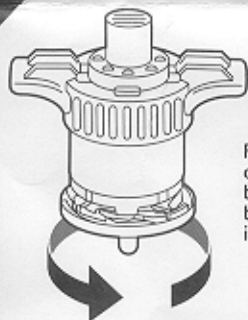

LAUNCH:

1

Place launcher on top and turn top until tight to wind it up.

2