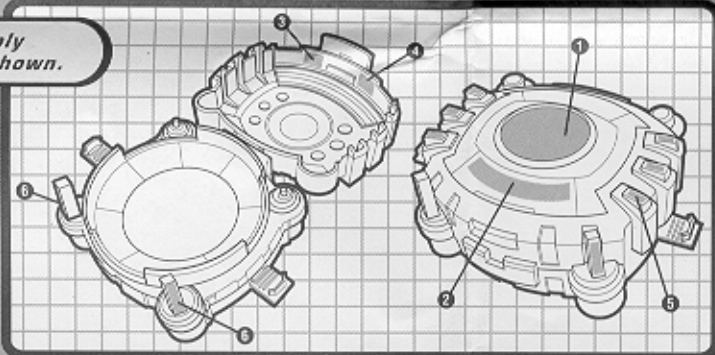

BEYBLADE™

AGES 8+
82552/82533 Asst.

Let it
Rip!™

⚠ WARNING: Do not use BEYBLADE tops or Beystadium™ on tables or other elevated surfaces.

BEYBLADE tops/Beystadium are intended to be used on the floor. Do not lean over the stadium when BEYBLADE tops are in play. BEYBLADE tops may bounce up and hit eye or face.

**STORM ATTACK™
DRAGON STORM™ VS.
GALEON™**

Peel and apply stickers as shown.