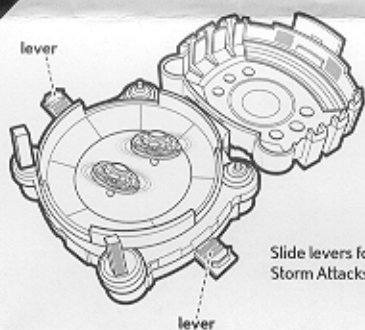

Slide levers for Storm Attacks!