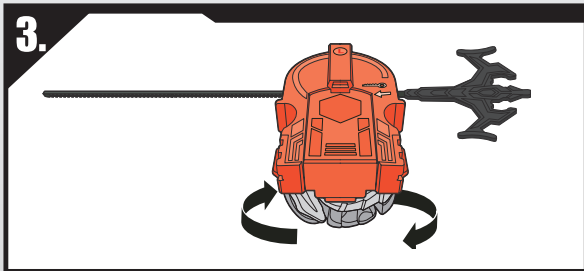

TO LAUNCH:

BATTLE TIPS:

Collect. Each type of top (attack, defense, stamina, balance) performs differently, so it's good to have different types. That way, you are ready to battle any top.

Customize. Customizing your tops will make them perform differently. Experiment and see how to enhance their performance by switching parts.

- What kind of top does your opponent have, and what will be the best way to defeat it? Do you need an attack top or one with stamina? Is a defense top your best option, or a top with balance?
- What kind of stadium are you using? Familiarize yourself with the different types of stadiums, so you will know which kind of top will work best in it.
- Learn more at www.BeyBladeBattles.com! †

Compete. Figure out what type of top you're battling so you can choose the best top and strategy to win.

Battle at BeyBladeBattles.com! †

TRIPLE SHOT BATTLES:

You and your opponent battle 3 Beyblade tops!

- Assemble your tops.
- Decide the order in which you'll battle them.
- Complete 3 battles.
- The player who wins 2 out of 3 battles is the winner.

†Web Site Available for a Limited Time

Product and colors may vary.
© Takafumi Adachi, MFBBProject, TV Tokyo
Manufactured under license from TOMY Company, Ltd.
®* and/or TM* & © 2010 Hasbro. All Rights Reserved.
TM & © denote U.S. Trademarks.

PN 7072500000

d-rights