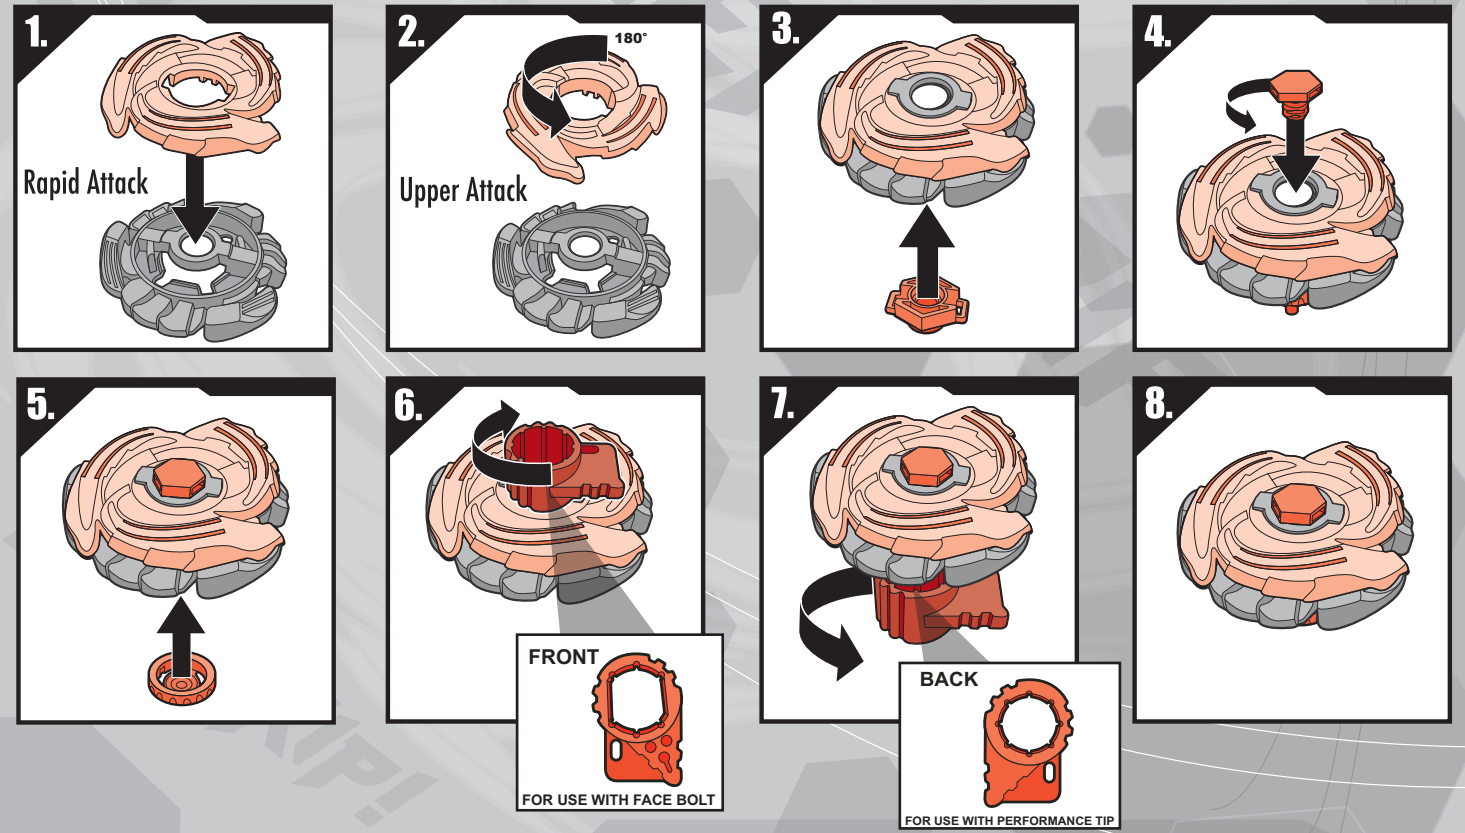

**AGES 8+**  
20918/19495Asst.

**BB-43**  
**ATTACK**  
**LIGHTNING L-DRAGO™**  
**100HF**

Includes  
5-piece top,  
Ripcord Launcher™\*  
& assembly tool.

Lightning L-Drago™ is a LEFT-SPIN top and has a specially designed left-spin launcher that can be used only with a left-spin top. Only the Spin Track and Performance Tip are interchangeable with other tops.

**⚠ WARNING:**  
Do not use Beyblade™ tops or Beystadium™ (sold separately) on tables or other elevated surfaces.

Before assembly and playing, please read instructions.  
Please keep these instructions for future reference.

**APPLY LABELS AS SHOWN**

Remove temporary decals and apply permanent decals as shown.

**ASSEMBLY:**