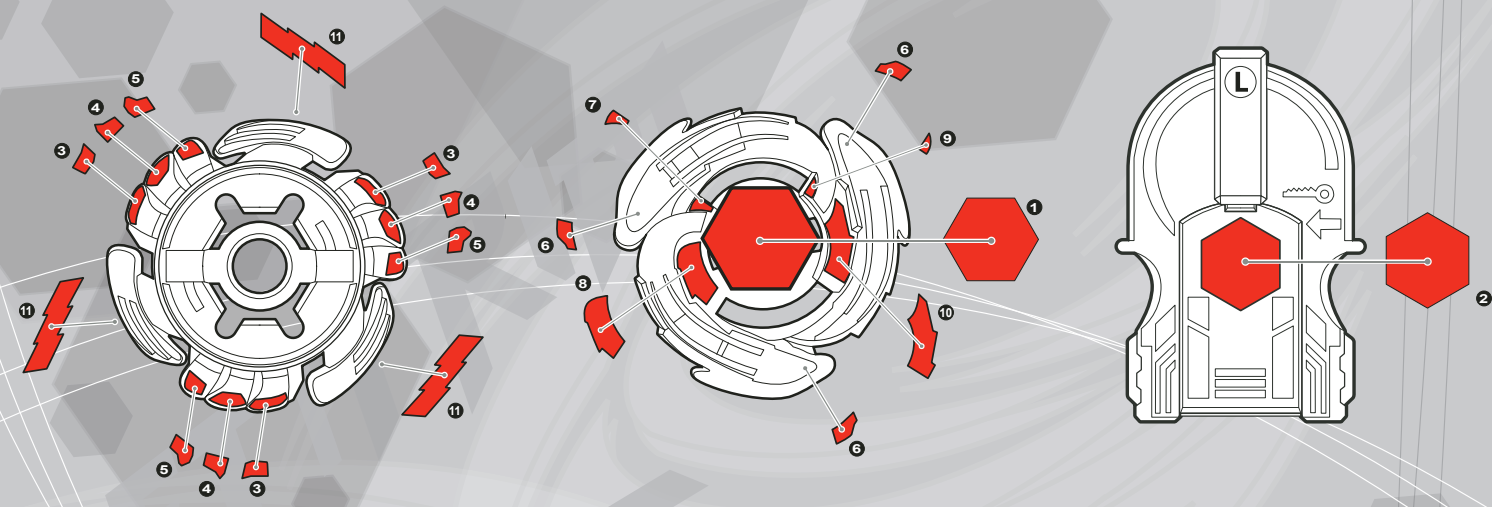

**AGES 8+**  
20918/19495Asst.

**BB-43**  
**ATTACK**  
**LIGHTNING L-DRAGO™**  
**100HF**

Includes  
5-piece top,  
Ripcord Launcher™\*  
& assembly tool.

Lightning L-Drago™ is a LEFT-SPIN top and has a specially designed left-spin launcher that can be used only with a left-spin top. Only the Spin Track and Performance Tip are interchangeable with other tops.

**⚠ WARNING:**  
Do not use Beyblade™ tops or Beystadium™ (sold separately) on tables or other elevated surfaces.

Before assembly and playing, please read instructions.  
Please keep these instructions for future reference.

**APPLY LABELS AS SHOWN**

Remove temporary decals and apply permanent decals as shown.

**ASSEMBLY:**