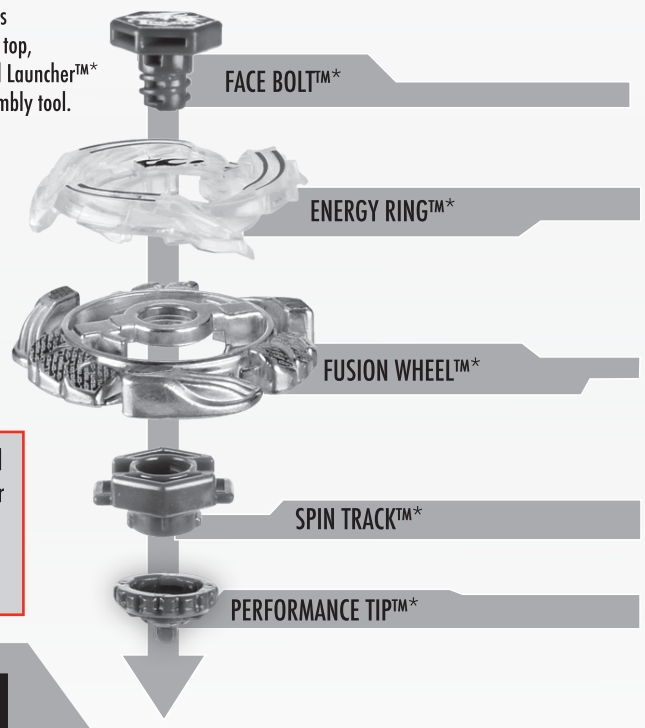

**AGES 8+**  
20918/19495Asst.

**BB-43**  
**ATTACK**  
**LIGHTNING L-DRAGO™**  
**100HF**

Includes  
5-piece top,  
Ripcord Launcher™\*  
& assembly tool.

Lightning L-Drago™ is a LEFT-SPIN top and has a specially designed left-spin launcher that can be used only with a left-spin top. Only the Spin Track and Performance Tip are interchangeable with other tops.

**⚠ WARNING:**  
Do not use Beyblade™ tops or Beystadium™ (sold separately) on tables or other elevated surfaces.

Before assembly and playing, please read instructions.  
Please keep these instructions for future reference.

**APPLY LABELS AS SHOWN**

Remove temporary decals and apply permanent decals as shown.

**ASSEMBLY:**