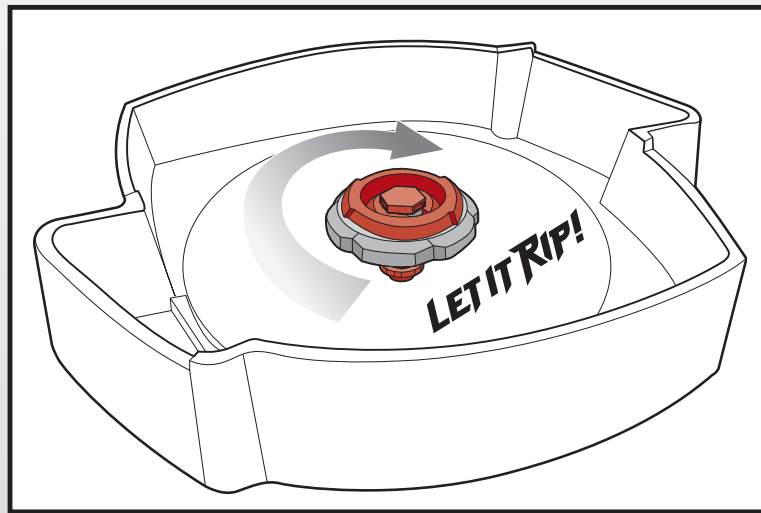

TO LAUNCH:

BATTLE TIPS:

Collect. Each type of top (attack, defense, stamina, balance) performs differently, so it's good to have different types. That way, you are ready to battle any top.

Customize. Customizing your tops will make them perform differently. Experiment and see how to enhance their performance by switching parts.

- What kind of top does your opponent have, and what will be the best way to defeat it? Do you need an attack top or one with stamina? Is a defense top your best option, or a top with balance?
- What kind of stadium are you using? Familiarize yourself with the different types of stadiums, so you will know which kind of top will work best in it.
- Learn more at www.BeyBladeBattles.com! †

Compete. Figure out what type of top you're battling so you can choose the best top and strategy to win.

Battle at BeyBladeBattles.com! †

TRIPLE SHOT BATTLES:

You and your opponent battle 3 Beyblade tops!

- Assemble your tops.
- Decide the order in which you'll battle them.
- Complete 3 battles.
- The player who wins 2 out of 3 battles is the winner.

†Web Site Available for a Limited Time

Product and colors may vary.
© Takafumi Adachi, MFBBProject, TV Tokyo
Manufactured under license from TOMY Company, Ltd.
®* and/or TM* & © 2010 Hasbro. All Rights Reserved.
TM & © denote U.S. Trademarks.

PN 7072500000

d-rights