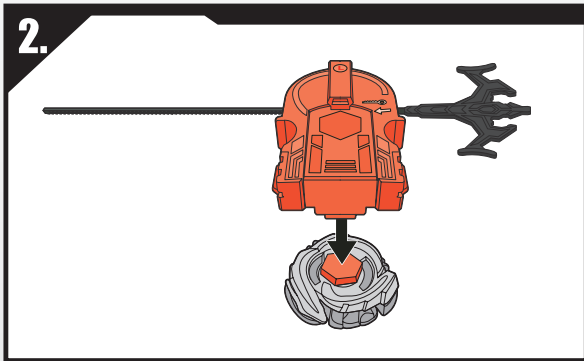

TO LAUNCH:

BATTLE TIPS:

Collect. Each type of top (attack, defense, stamina, balance) performs differently, so it's good to have different types. That way, you are ready to battle any top.

Customize. Customizing your tops will make them perform differently. Experiment and see how to enhance their performance by switching parts.

- What kind of top does your opponent have, and what will be the best way to defeat it? Do you need an attack top or one with stamina? Is a defense top your best option, or a top with balance?
- What kind of stadium are you using? Familiarize yourself with the different types of stadiums, so you will know which kind of top will work best in it.
- Learn more at www.BeyBladeBattles.com! †

Compete. Figure out what type of top you're battling so you can choose the best top and strategy to win.

Battle at BeyBladeBattles.com! †

TRIPLE SHOT BATTLES:

You and your opponent battle 3 Beyblade tops!

- Assemble your tops.
- Decide the order in which you'll battle them.
- Complete 3 battles.
- The player who wins 2 out of 3 battles is the winner.

†Web Site Available for a Limited Time

Product and colors may vary.
© Takafumi Adachi, MFBBProject, TV Tokyo
Manufactured under license from TOMY Company, Ltd.
®* and/or TM* & © 2010 Hasbro. All Rights Reserved.
TM & © denote U.S. Trademarks.

PN 7072500000

d-rights