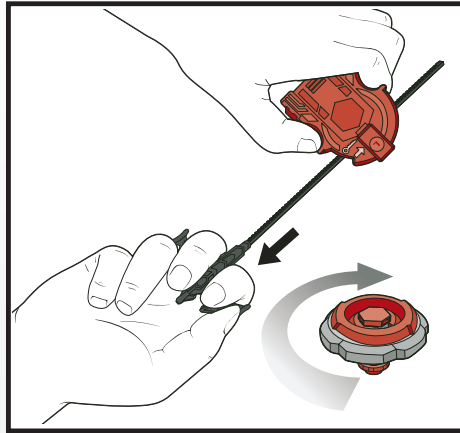

TO LAUNCH:

BATTLE TIPS:

Collect. Each type of top (attack, defense, stamina, balance) performs differently, so it's good to have different types. That way, you are ready to battle any top.

Customize. Customizing your tops will make them perform differently. Experiment and see how to enhance their performance by switching parts.

- What kind of top does your opponent have, and what will be the best way to defeat it? Do you need an attack top or one with stamina? Is a defense top your best option, or a top with balance?
- What kind of stadium are you using? Familiarize yourself with the different types of stadiums, so you will know which kind of top will work best in it.
- Learn more at www.BeyBladeBattles.com! †

Compete. Figure out what type of top you're battling so you can choose the best top and strategy to win.

Battle at BeyBladeBattles.com! †

TRIPLE SHOT BATTLES:

You and your opponent battle 3 Beyblade tops!

- Assemble your tops.
- Decide the order in which you'll battle them.
- Complete 3 battles.
- The player who wins 2 out of 3 battles is the winner.

†Web Site Available for a Limited Time

Product and colors may vary.
© Takafumi Adachi, MFBBProject, TV Tokyo
Manufactured under license from TOMY Company, Ltd.
®* and/or TM* & © 2010 Hasbro. All Rights Reserved.
TM & © denote U.S. Trademarks.

PN 7072500000

d-rights