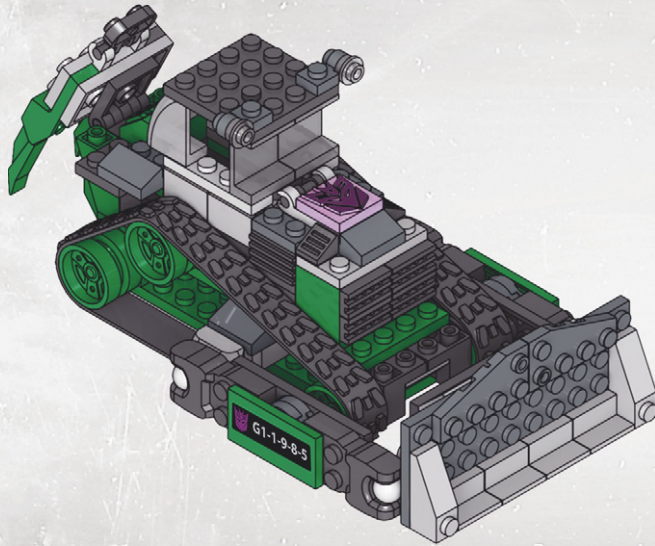

# KRE-O TRANSFORMERS

CREATE IT.

AGES 8-14

36951

DESTRUCTION SITE  
DEVASTATOR™

SCAVENGER™  
VEHICLE OR ROBOT BUILD

Product shown in fantasy situation.  
Product does not convert.

DRILLBIT™  
VEHICLE OR ROBOT BUILD

4

22

42

54

3

4

1

2