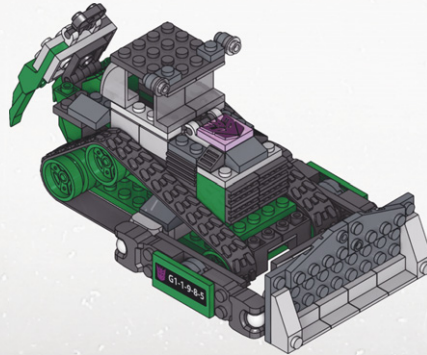

# KRE-O TRANSFORMERS

CREATE IT.

AGES 8-14

36951

DESTRUCTION SITE  
DEVASTATOR™

SCAVENGER™  
VEHICLE OR ROBOT BUILD

Product shown in fantasy situation.  
Product does not convert.

DRILLBIT™  
VEHICLE OR ROBOT BUILD