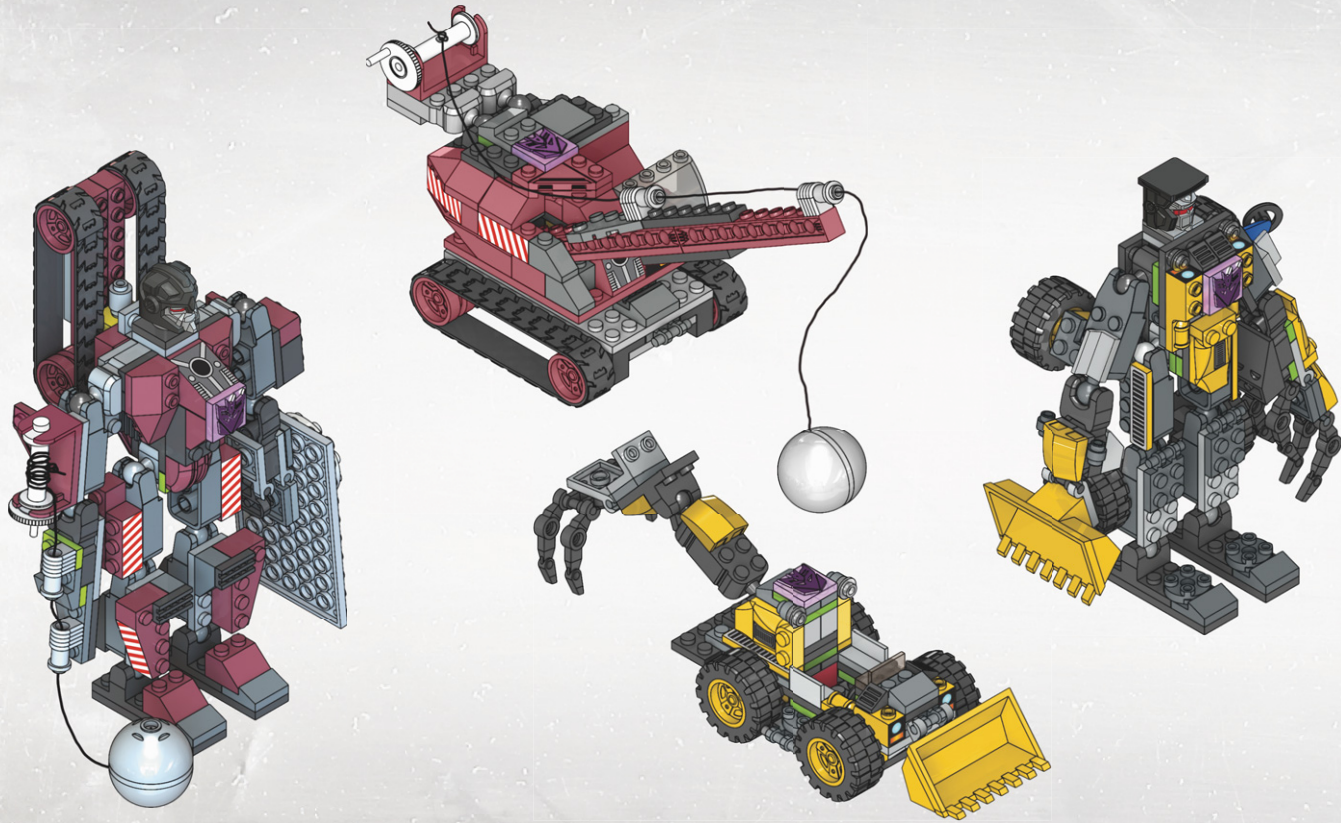

KRE-O TRANSFORMERS

CREATE IT.

AGES 8-14

36951

DESTRUCTION SITE
DEVASTATOR™

HIGHTOWER™
VEHICLE OR ROBOT BUILD

Product shown in fantasy situation.
Product does not convert.

SCRAPPER™
VEHICLE OR ROBOT BUILD