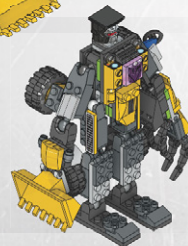

KRE-O TRANSFORMERS

CREATE IT.

AGES 8-14

36951

DESTRUCTION SITE
DEVASTATOR™

HIGHTOWER™
VEHICLE OR ROBOT BUILD

Product shown in fantasy situation.
Product does not convert.

SCRAPPER™
VEHICLE OR ROBOT BUILD

4

18

36

46

3

7

x4

x2