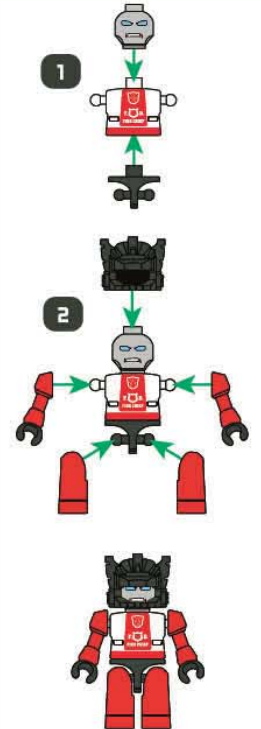

CREATE IT WITH KRE-O™ CONSTRUCTION SETS!

- Sort your blocks by color and size to make them easier to find.
- Build on a large, flat surface.

**BUILD
SPORTS CAR OR ROBOT**

VEHICLE MODE - PAGE 3

ROBOT MODE - PAGE 28

BUMBLEBEE™

RED ALERT®

1

2

3

4

5

C